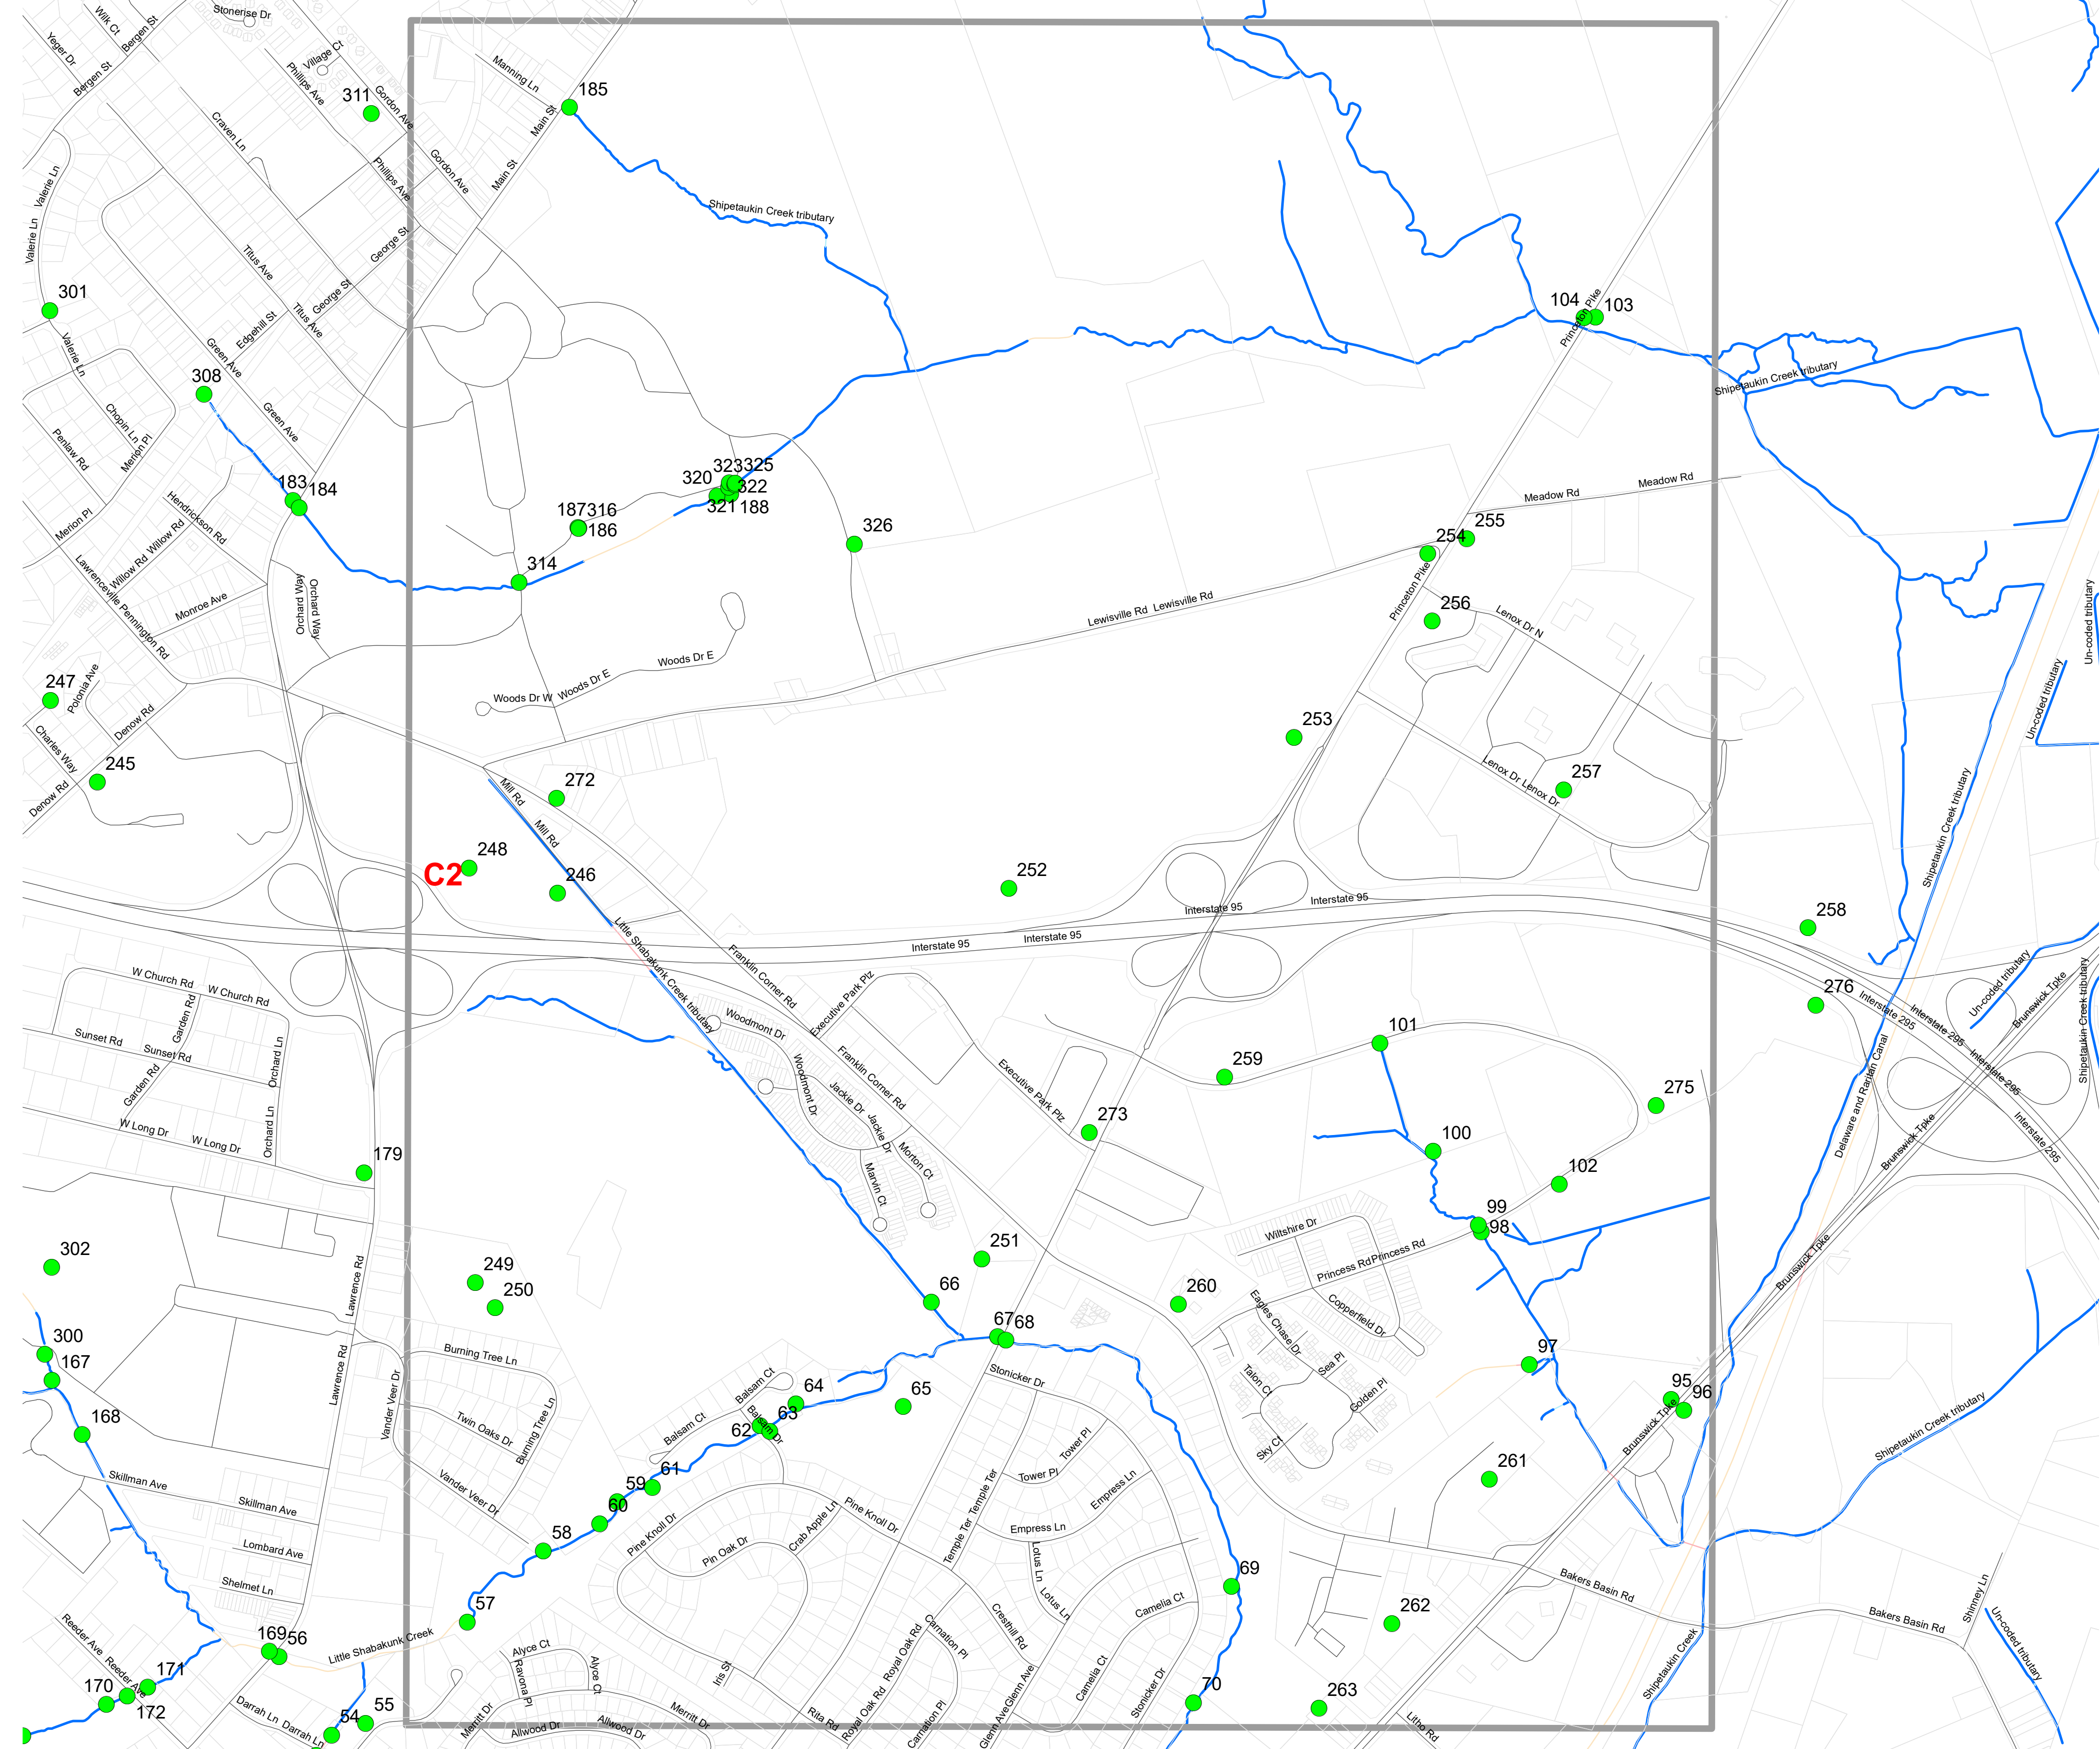

0.5
Miles

**OUTFALL LOCATION MAP
LAWRENCE TOWNSHIP
MERCER COUNTY, NEW JERSEY**

November 2020
Updated December 2024

C2