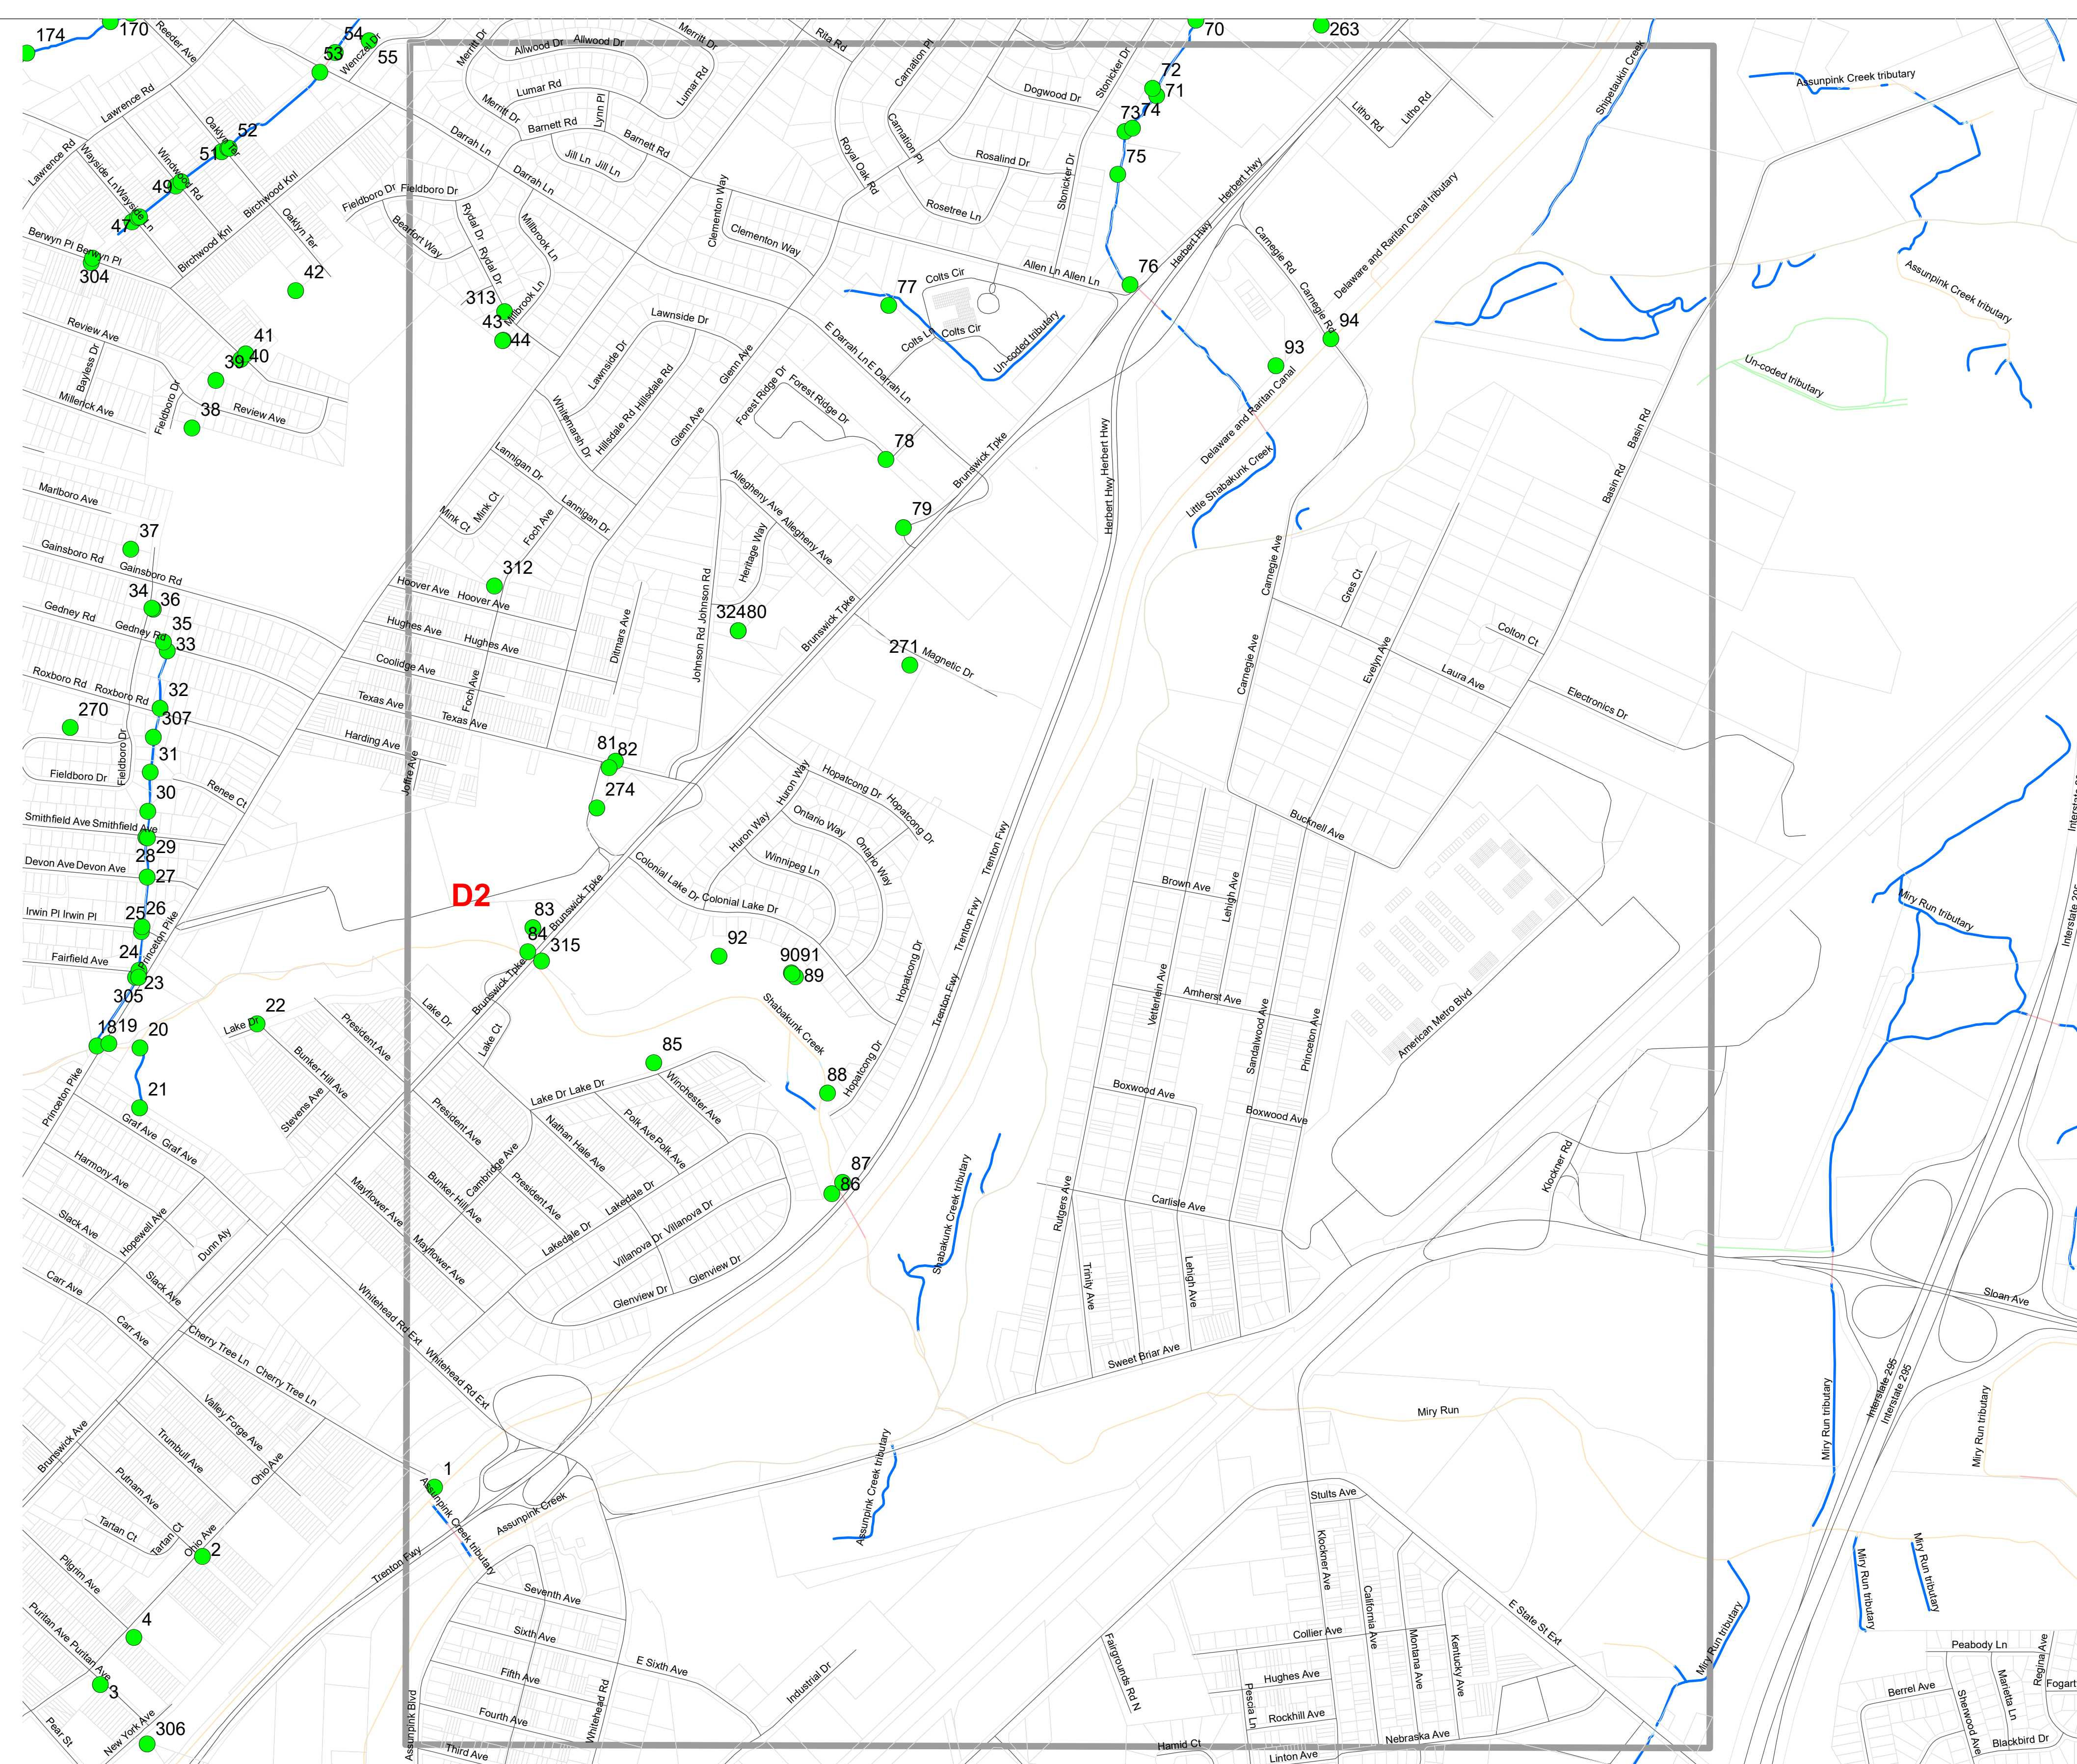

0.5 Miles

**OUTFALL LOCATION MAP
LAWRENCE TOWNSHIP
MERCER COUNTY, NEW JERSEY**

November 2020
Updated December 2024

D2