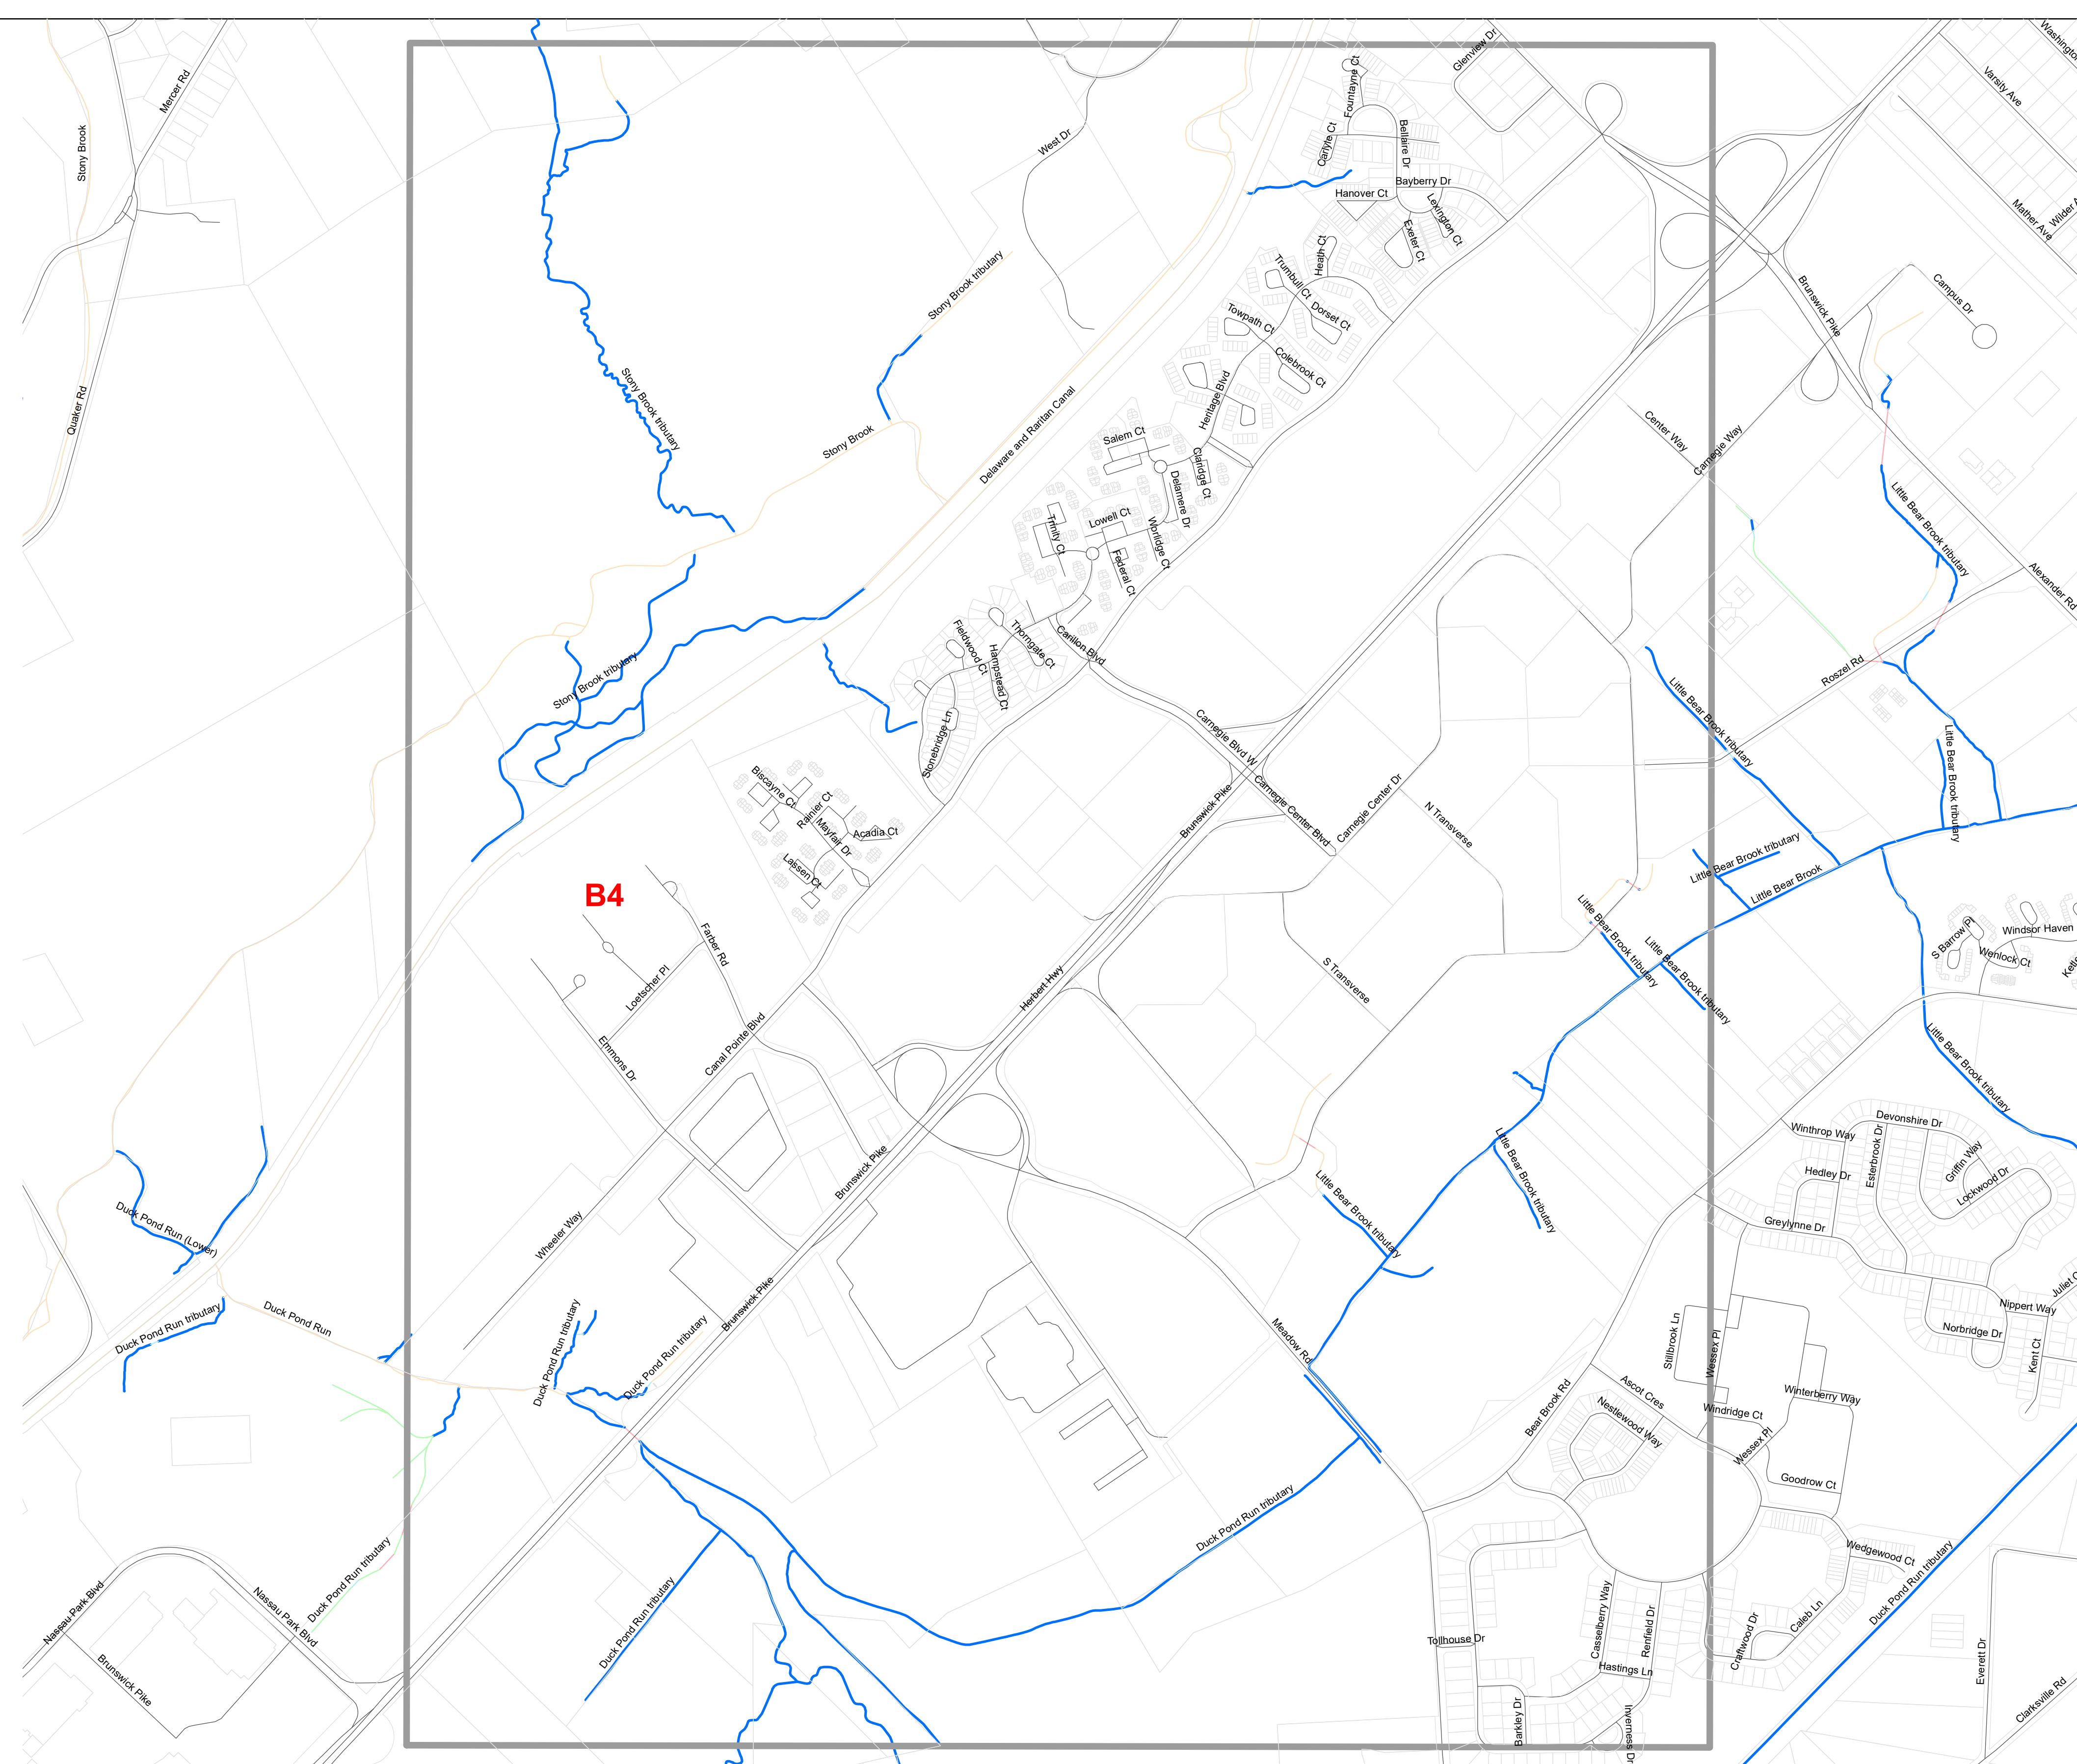

**OUTFALL LOCATION MAP
LAWRENCE TOWNSHIP
MERCER COUNTY, NEW JERSEY**

November 2020
Updated December 2024

B4