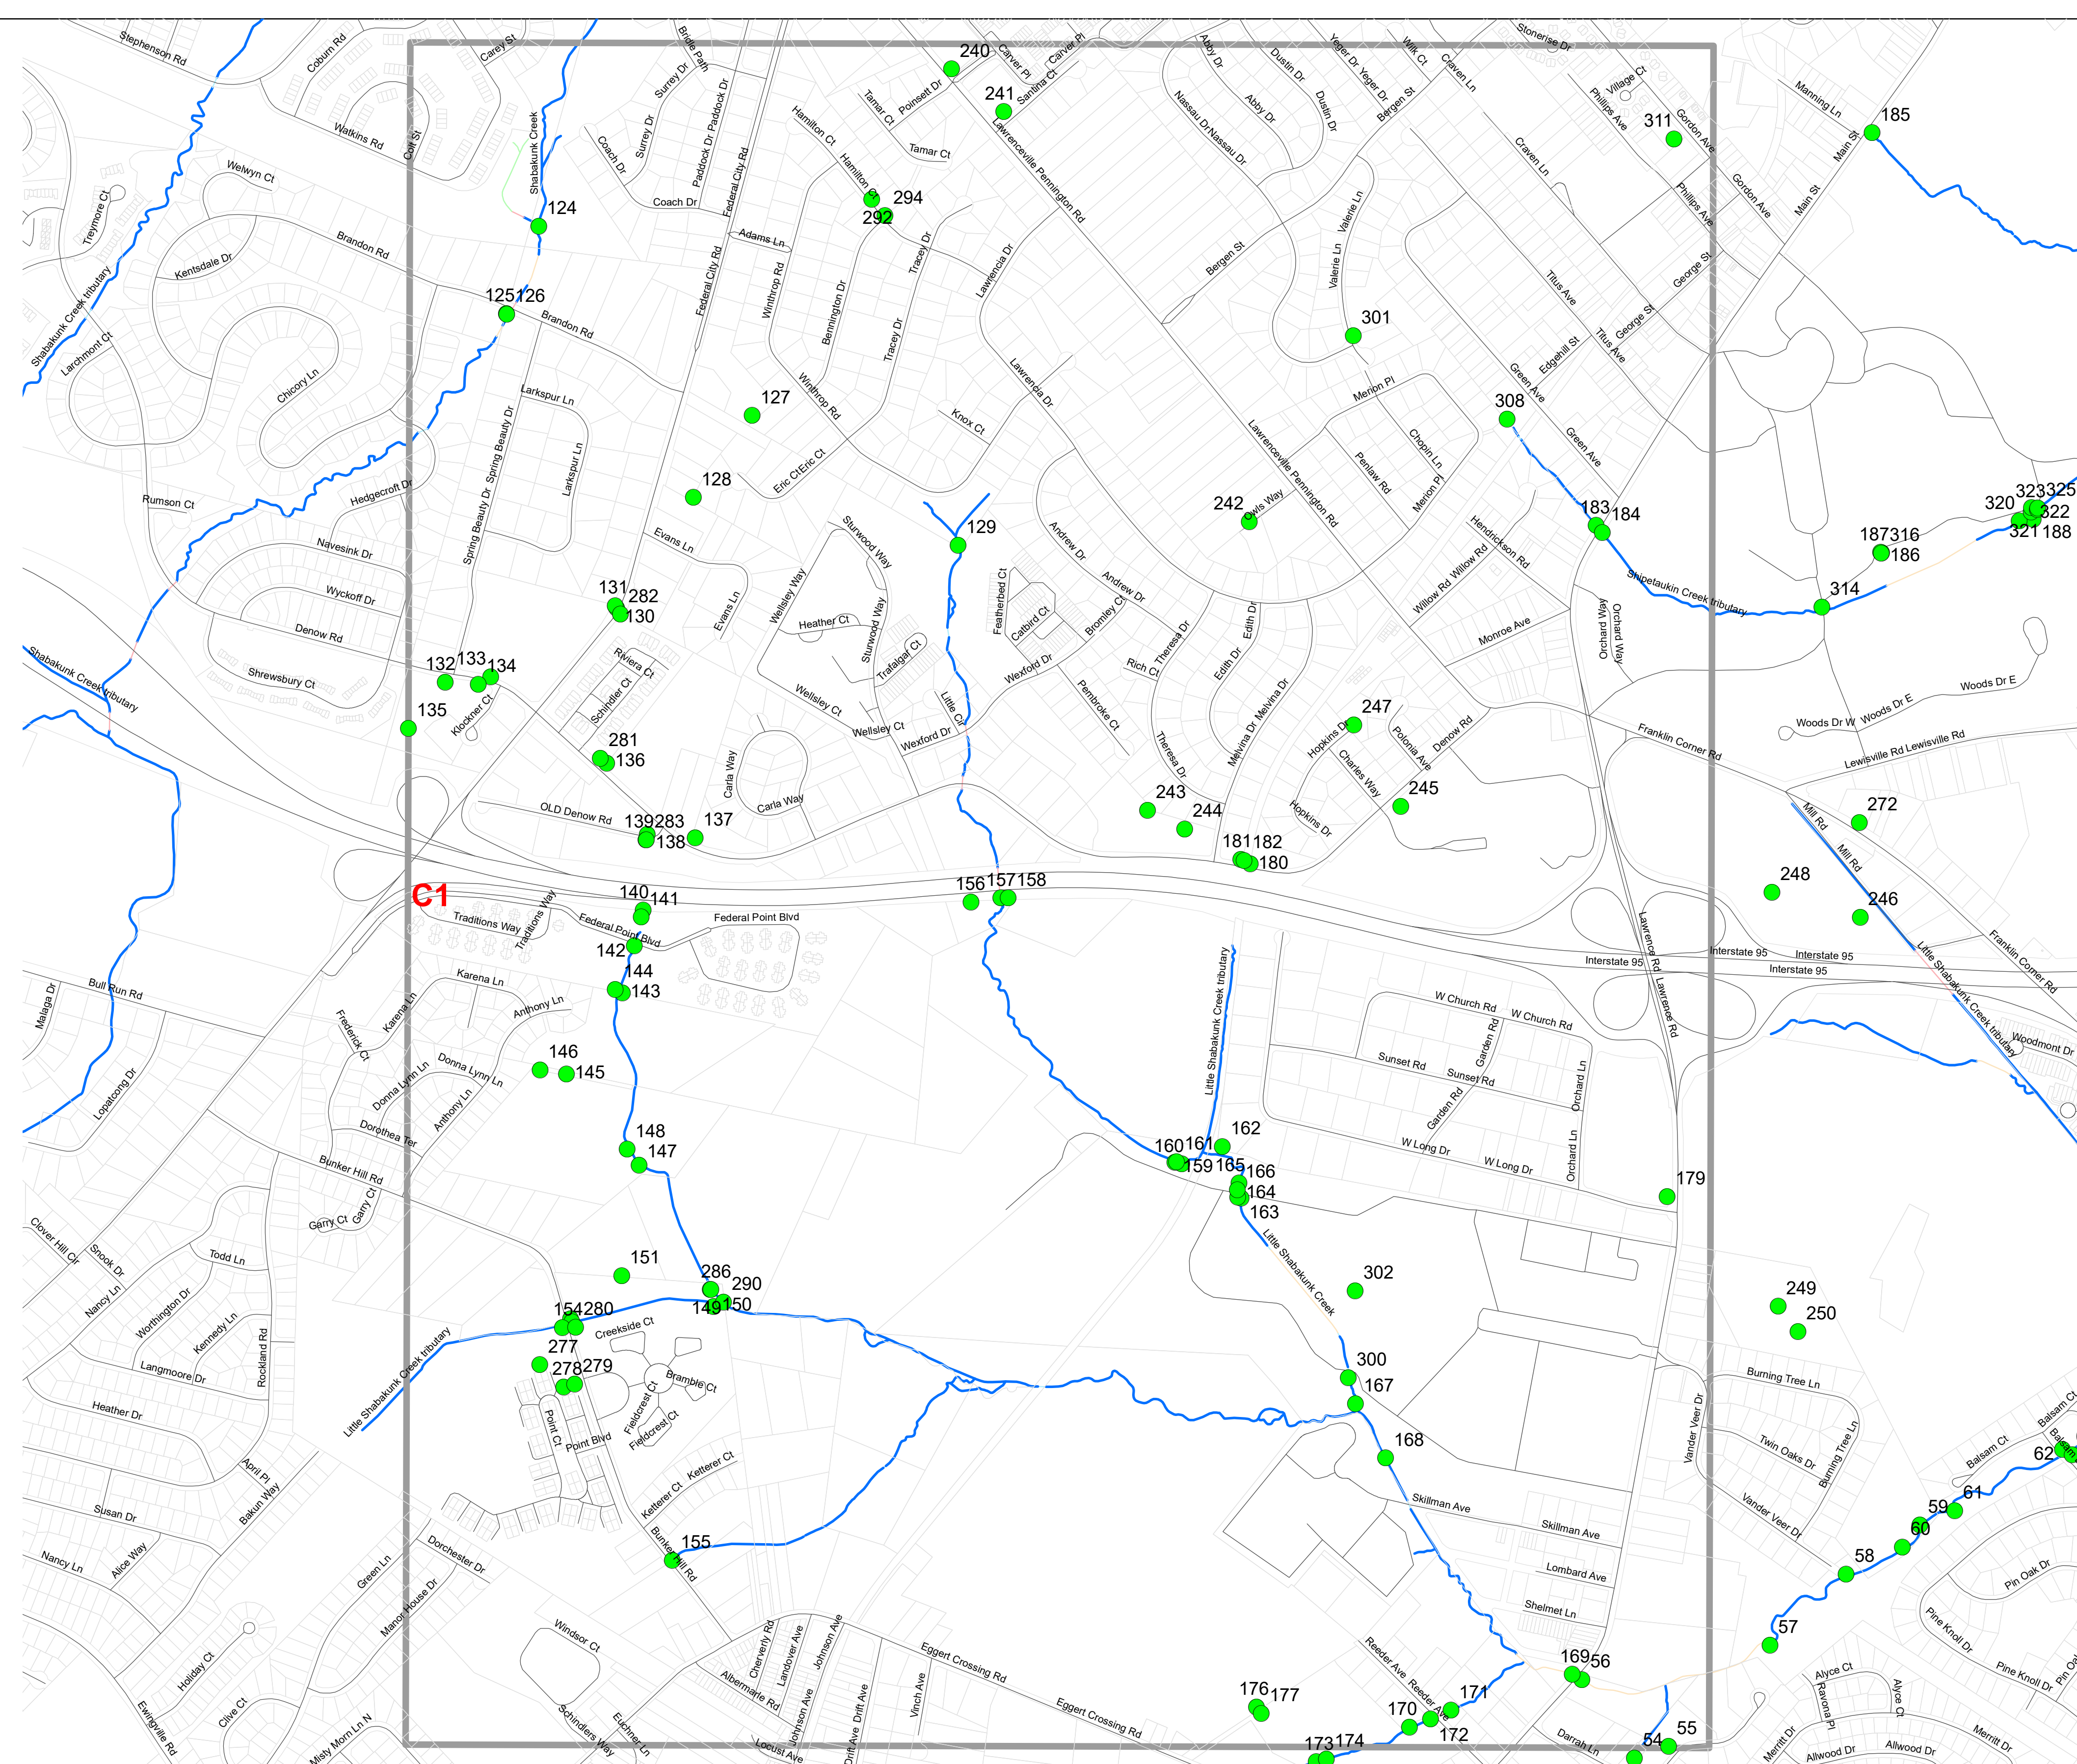

0.5 Miles

**OUTFALL LOCATION MAP
LAWRENCE TOWNSHIP
MERCER COUNTY, NEW JERSEY**

November 2020
Updated December 2024

C1