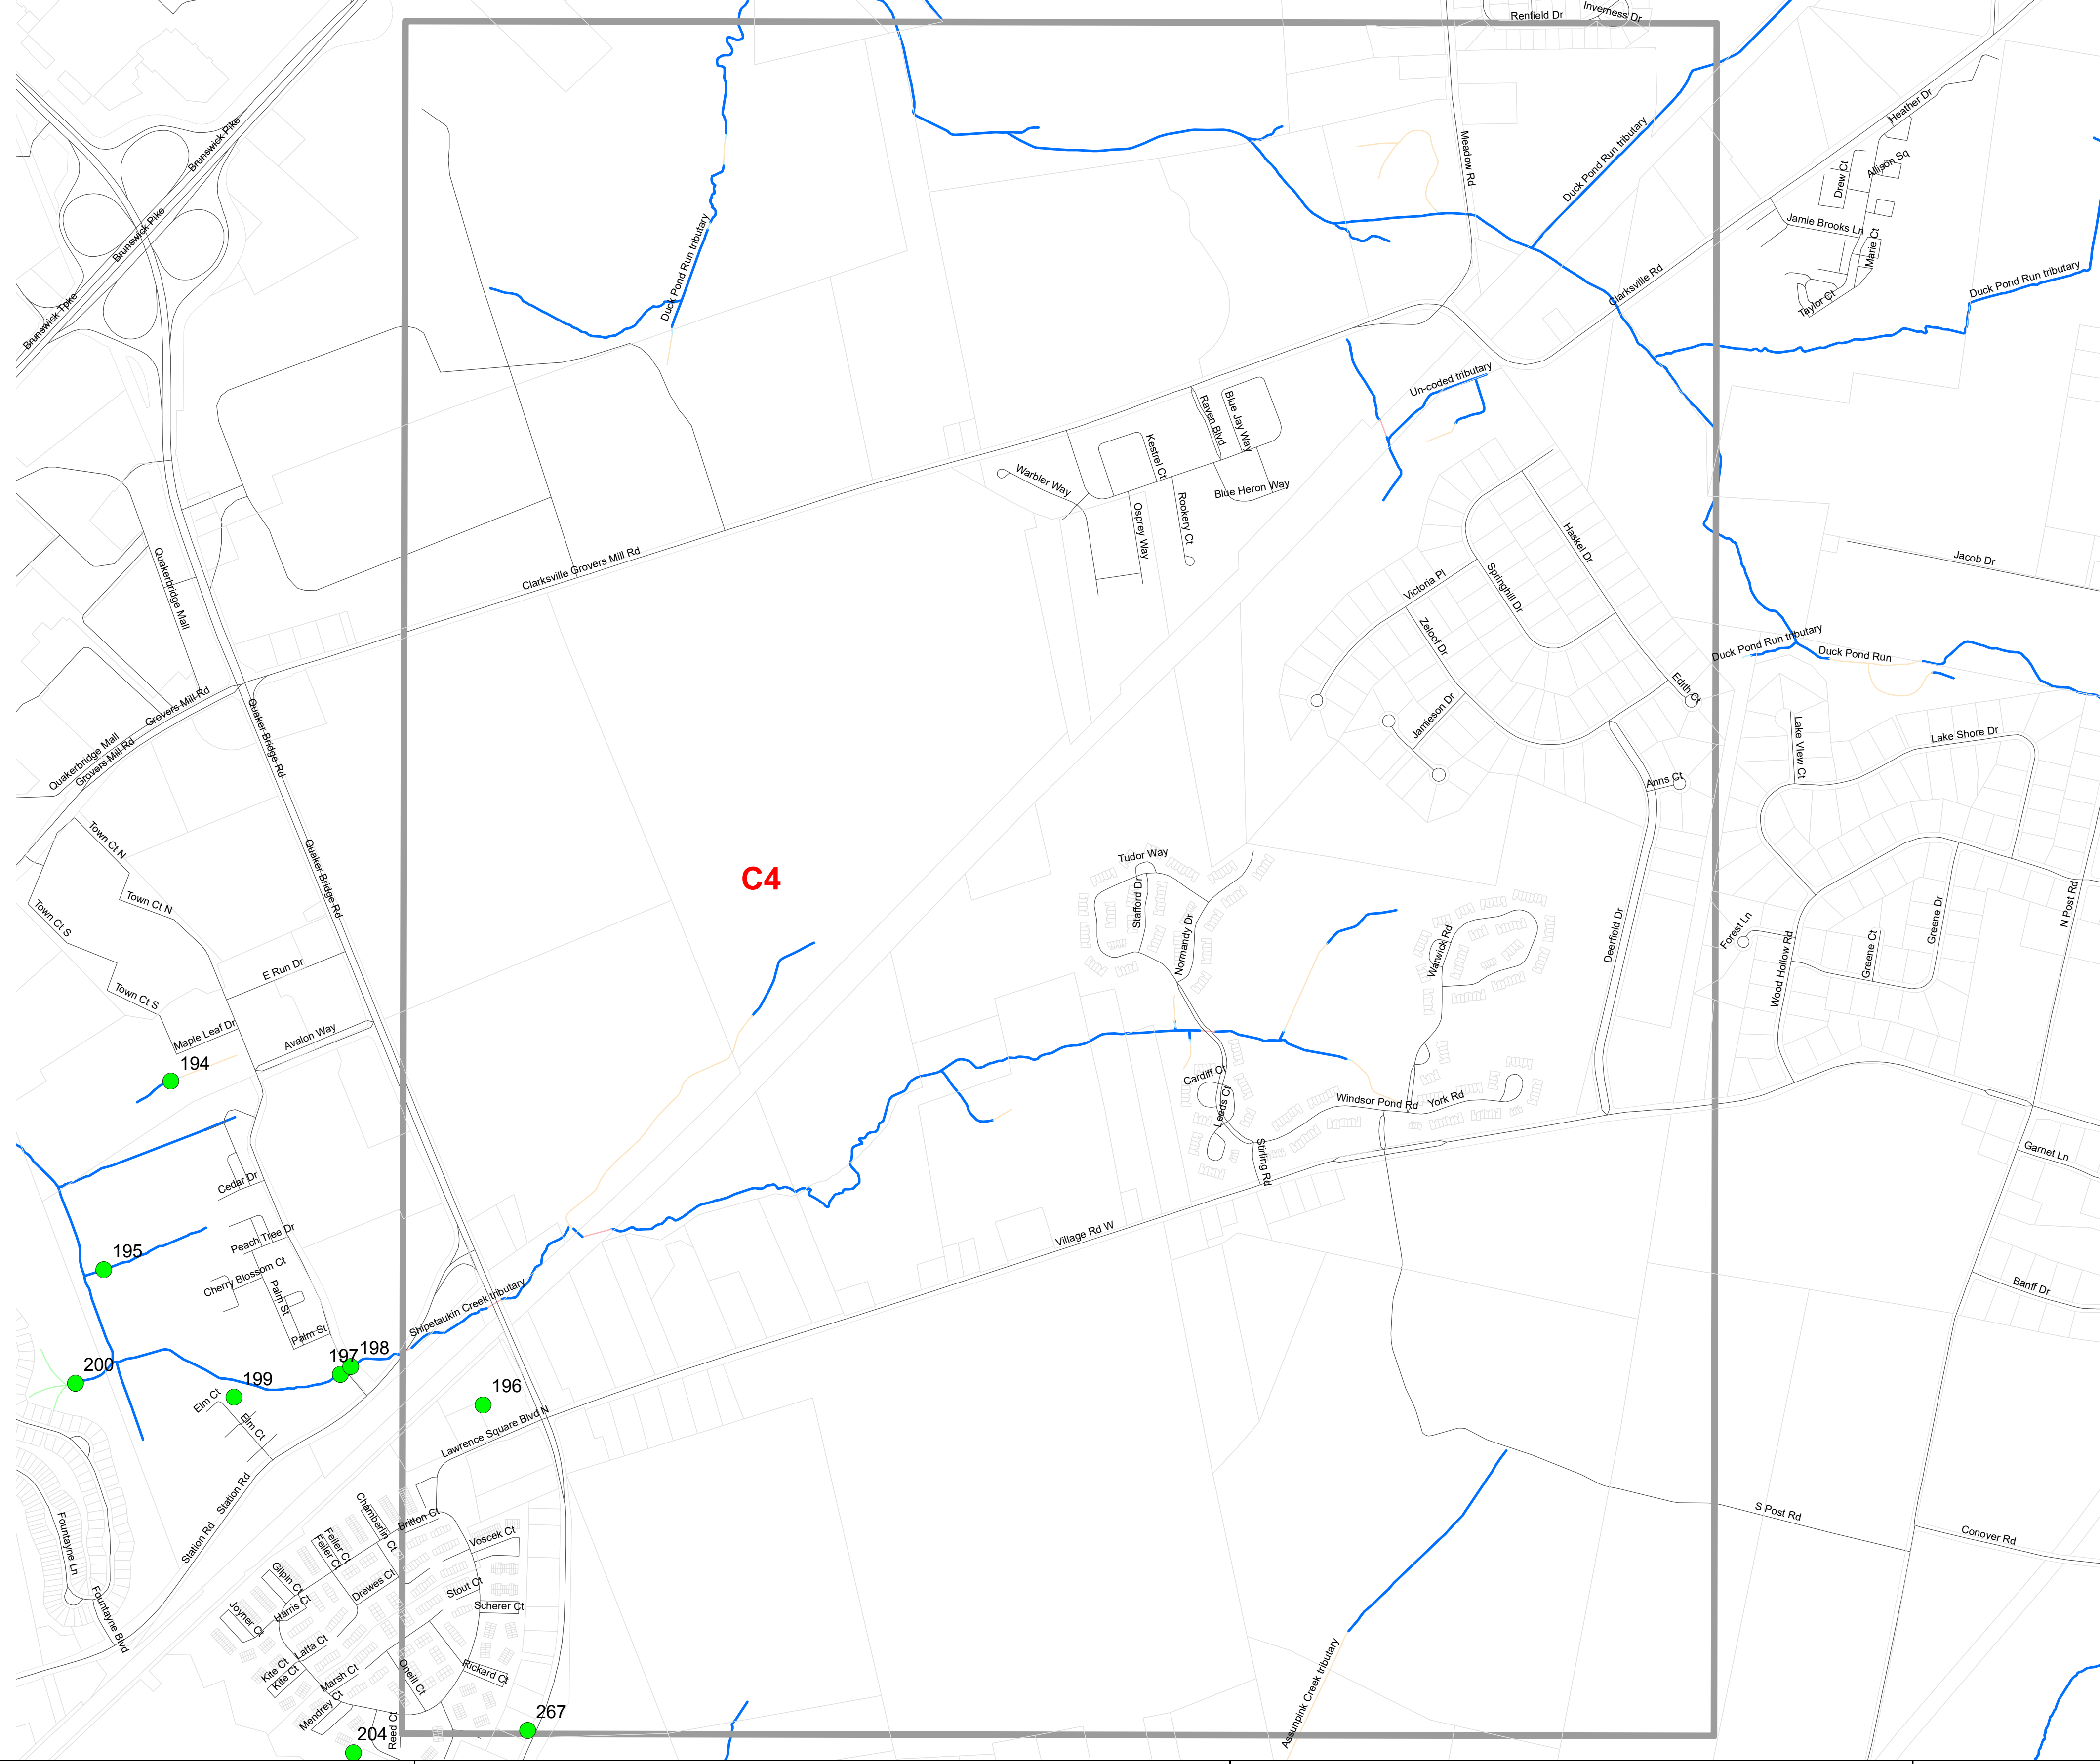

**OUTFALL LOCATION MAP
LAWRENCE TOWNSHIP
MERCER COUNTY, NEW JERSEY**

November 2020
Updated December 2024

C4