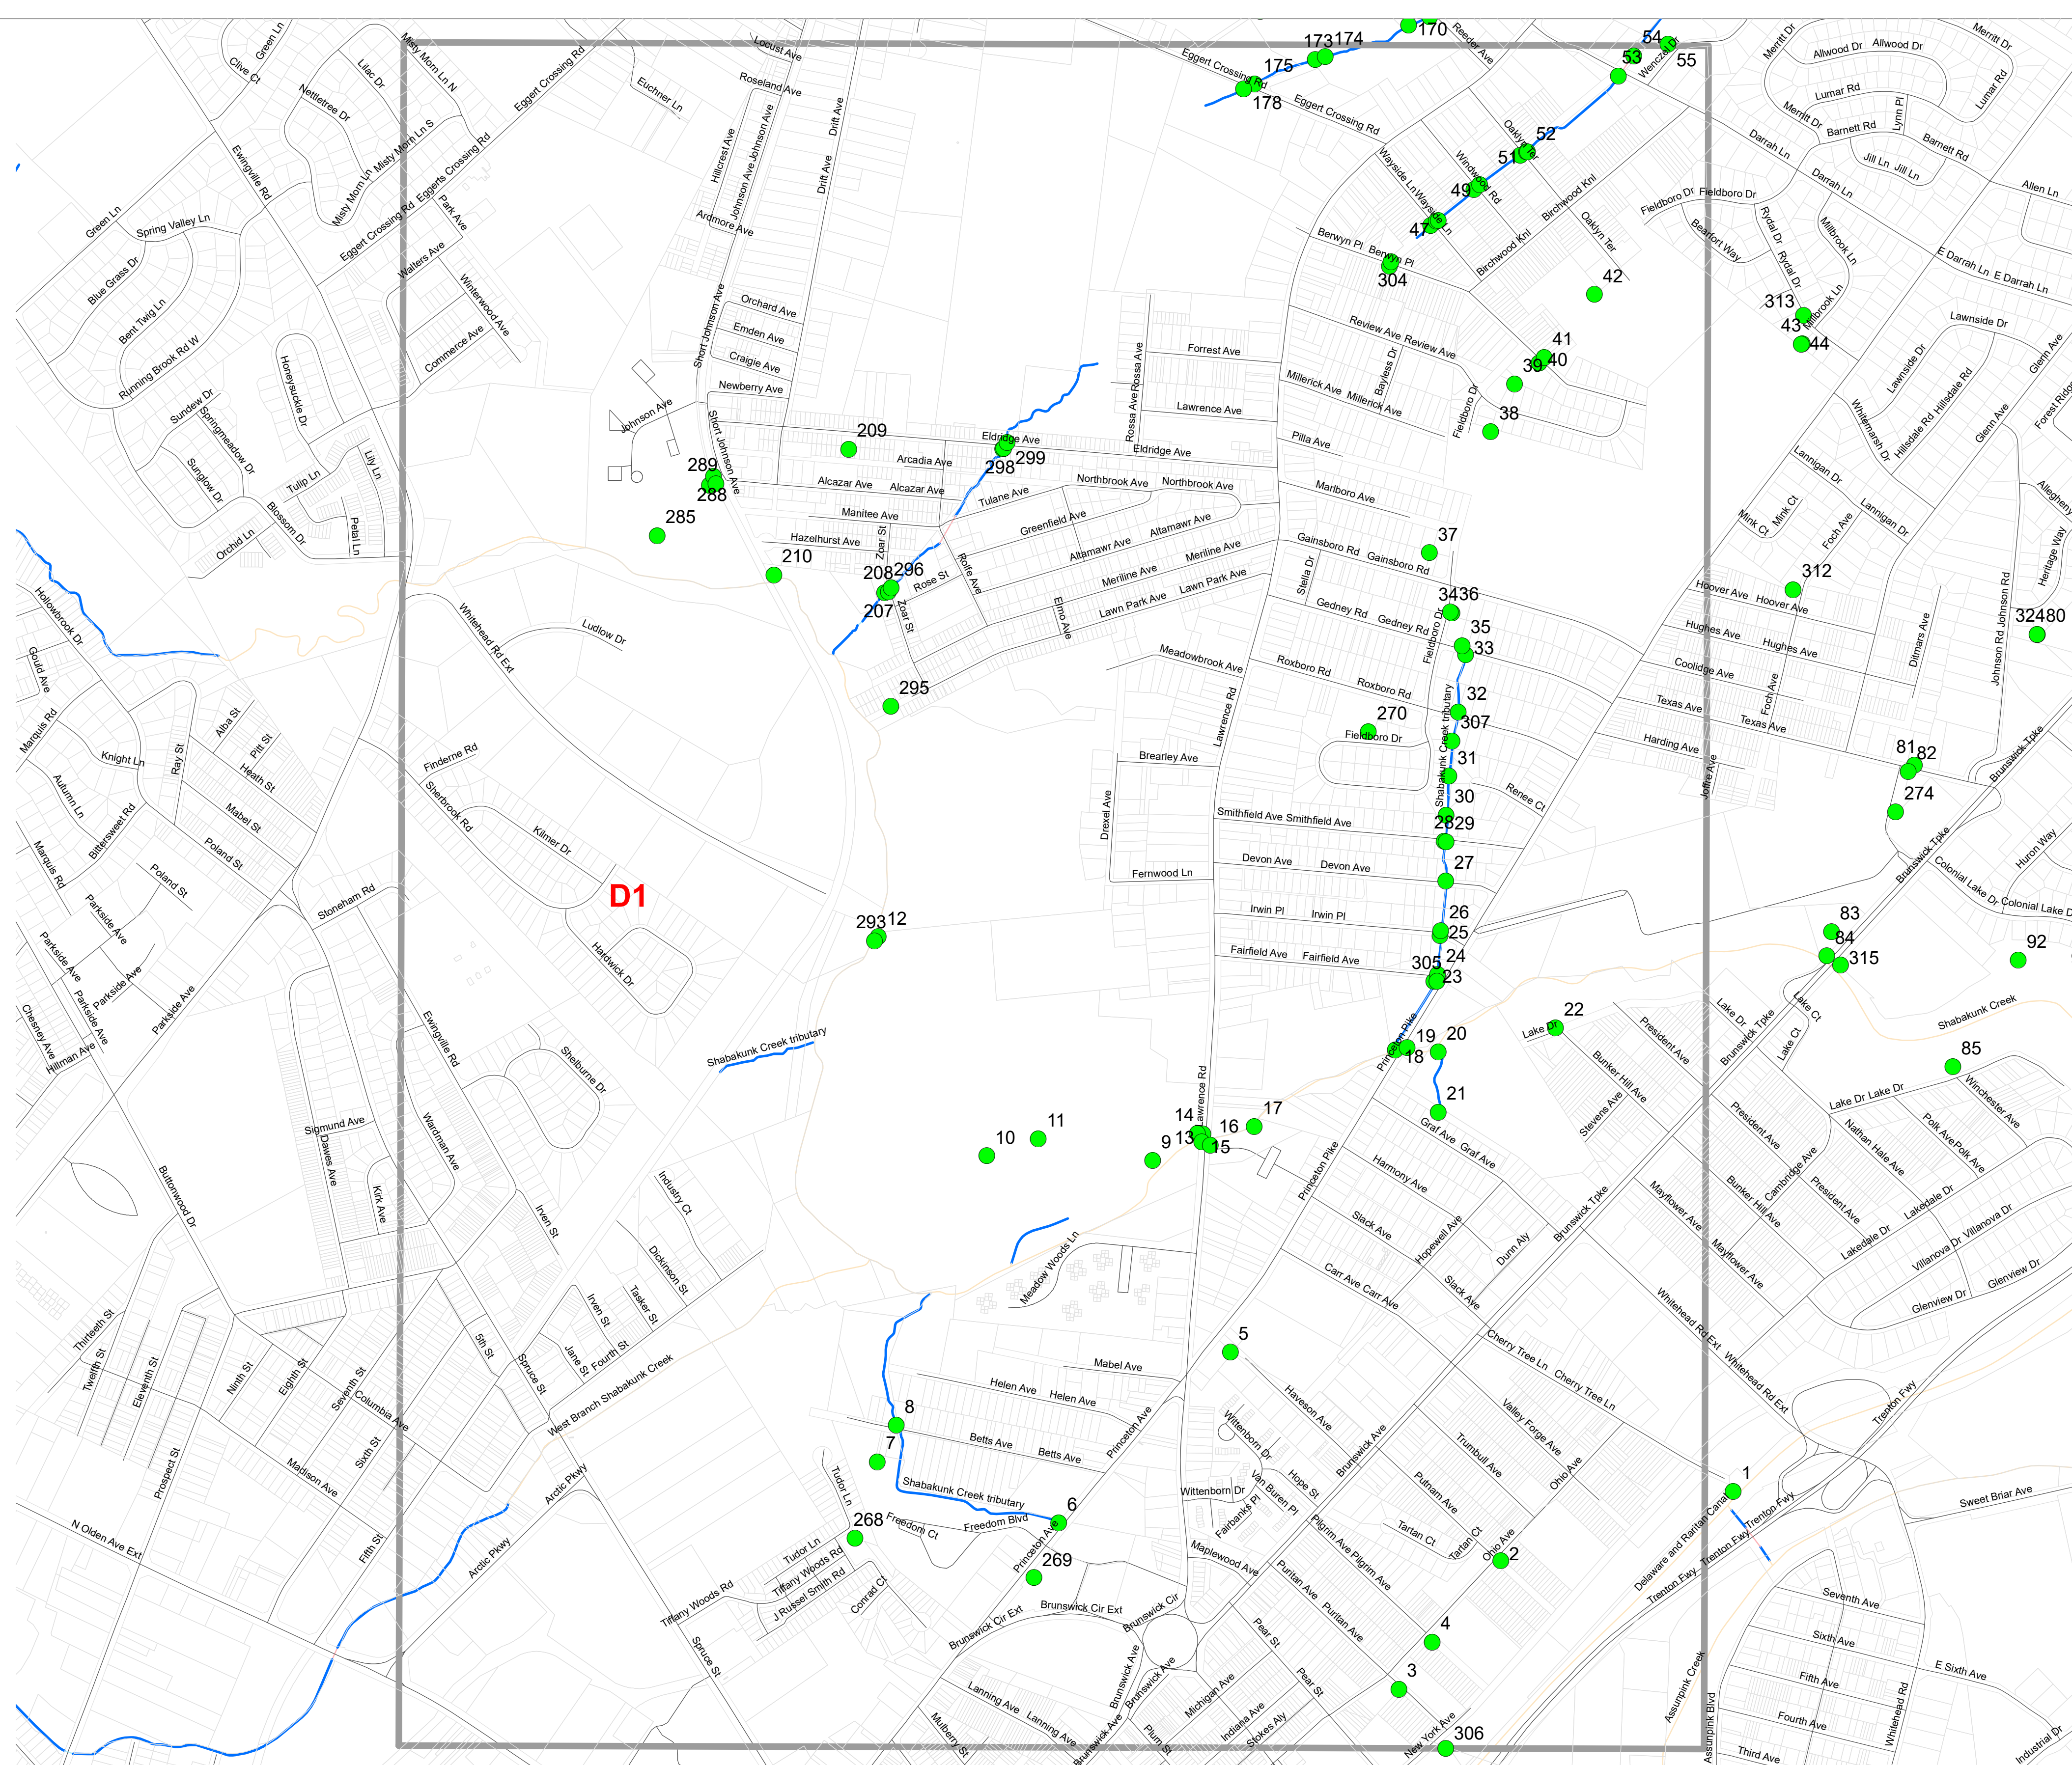

0.5 Miles

**OUTFALL LOCATION MAP
LAWRENCE TOWNSHIP
MERCER COUNTY, NEW JERSEY**

November 2020
Updated December 2024

D1