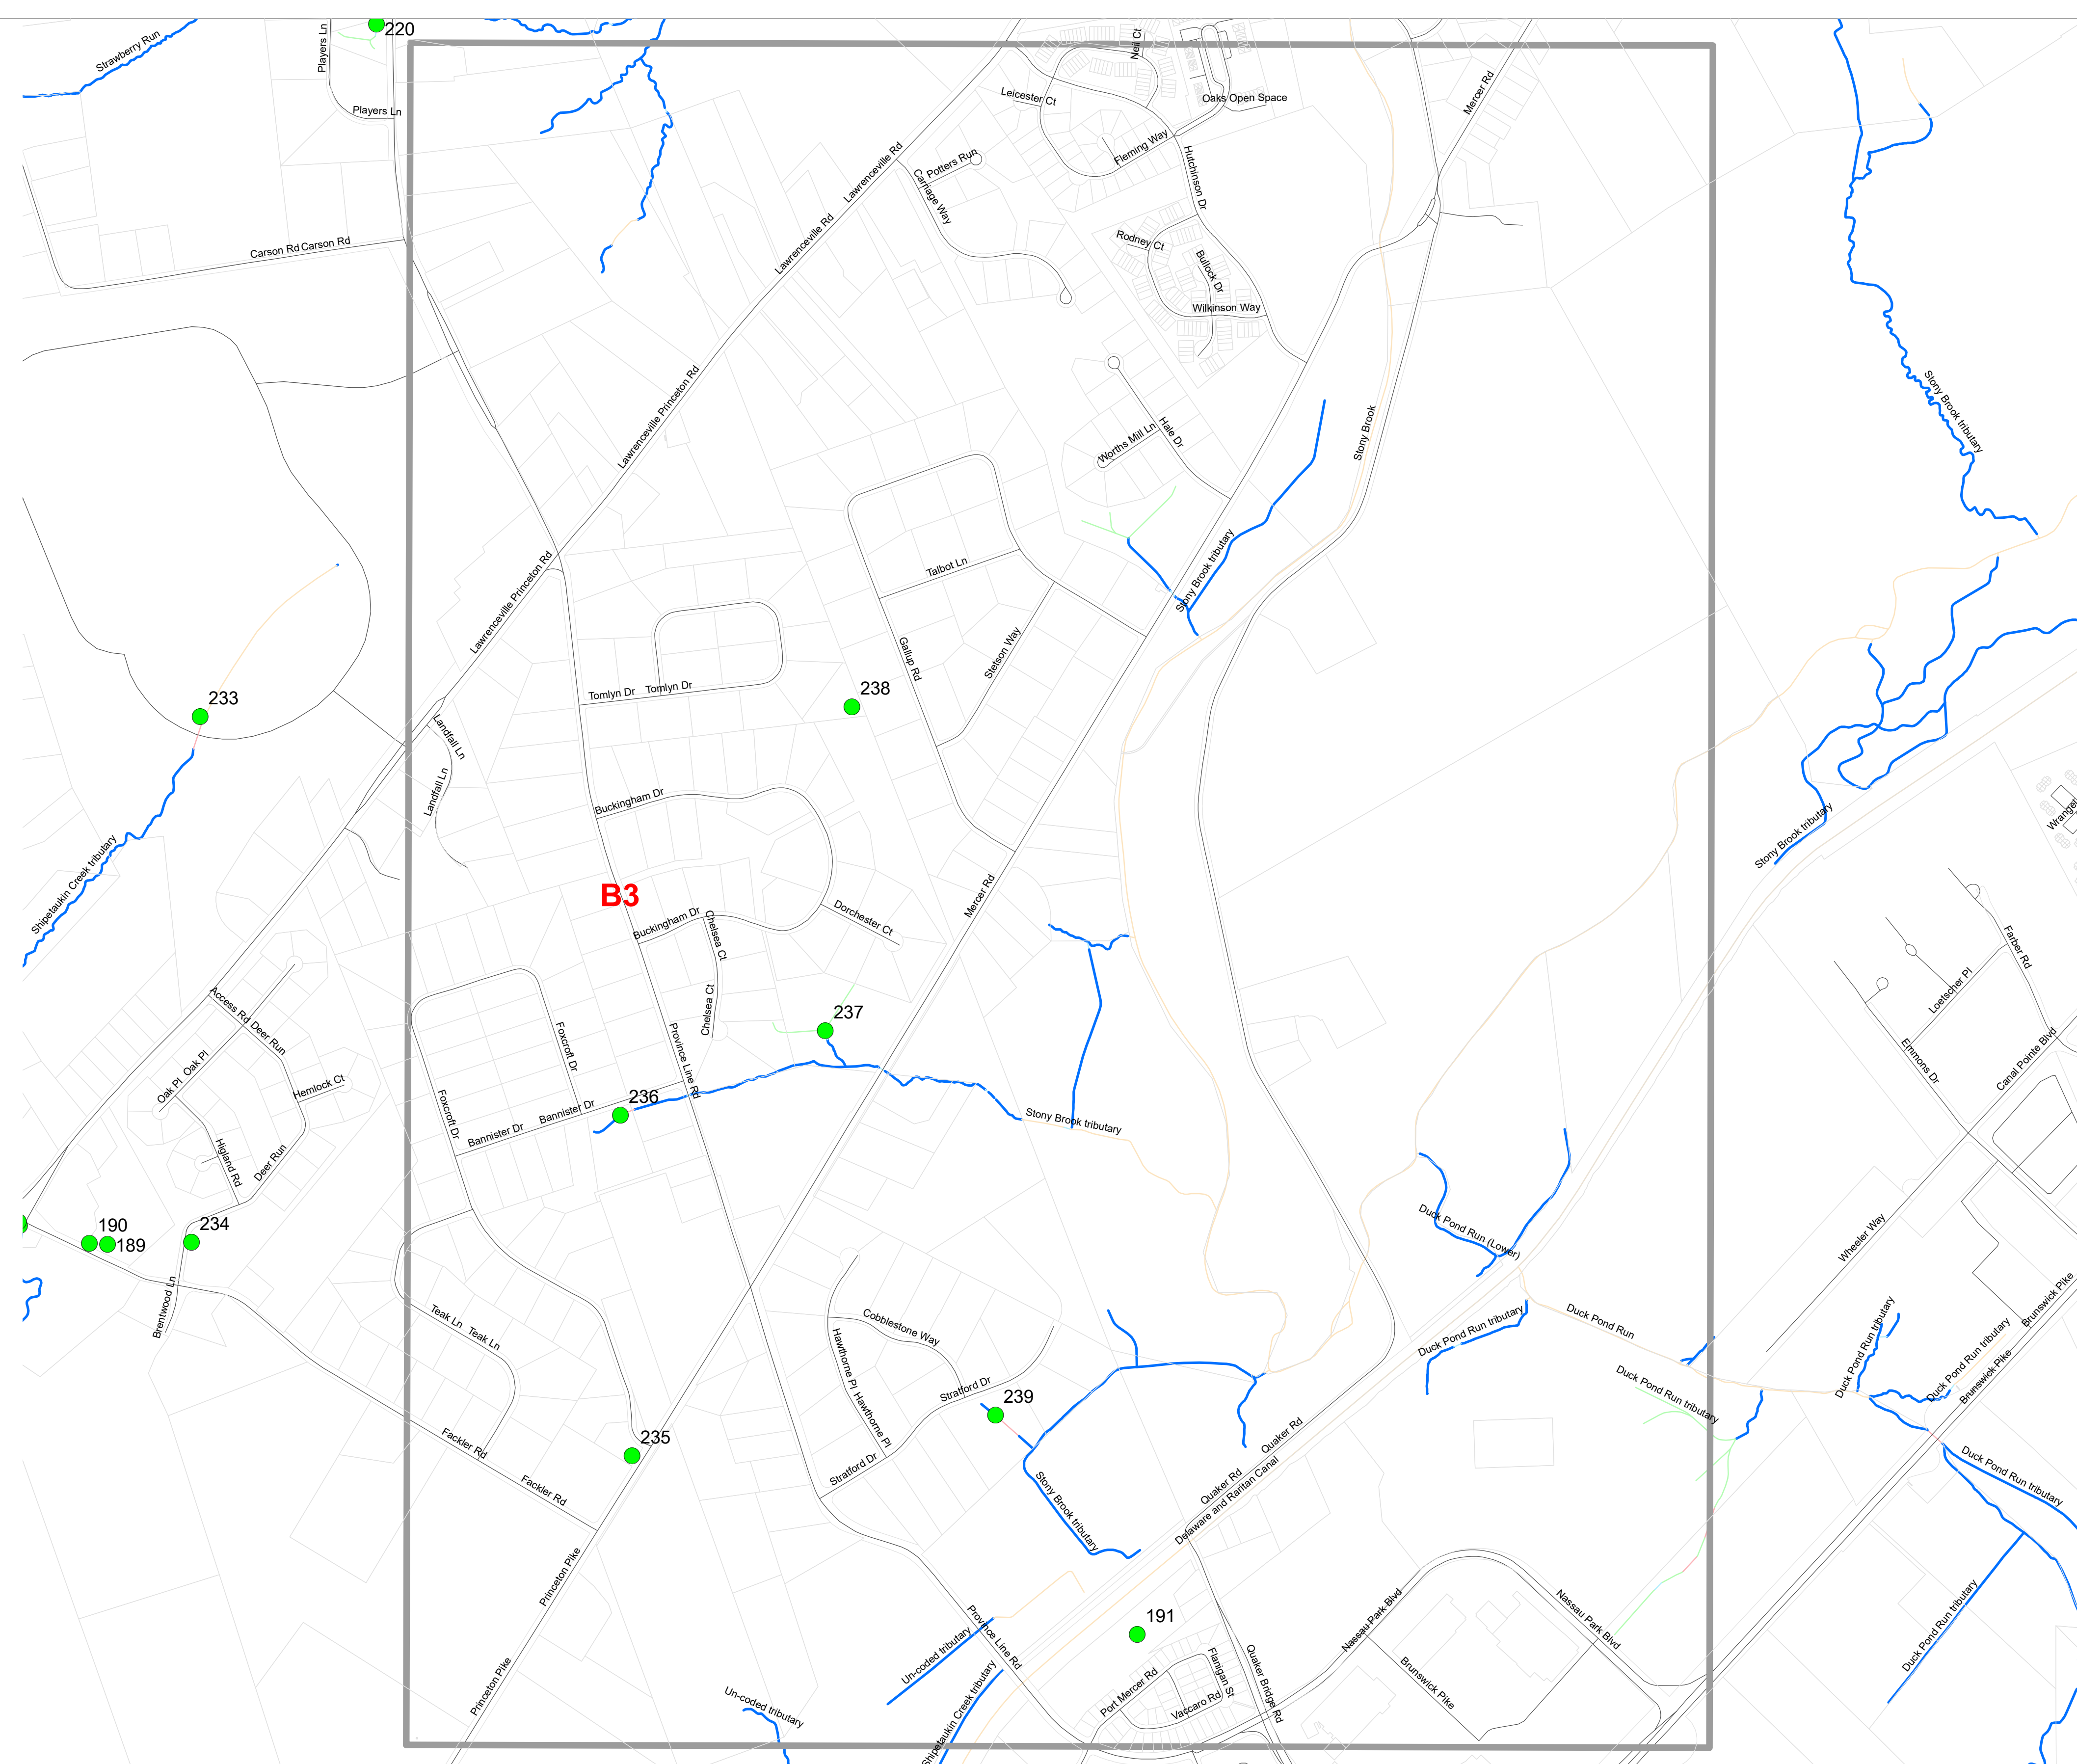

**OUTFALL LOCATION MAP
LAWRENCE TOWNSHIP
MERCER COUNTY, NEW JERSEY**

November 2020
Updated December 2024

B3