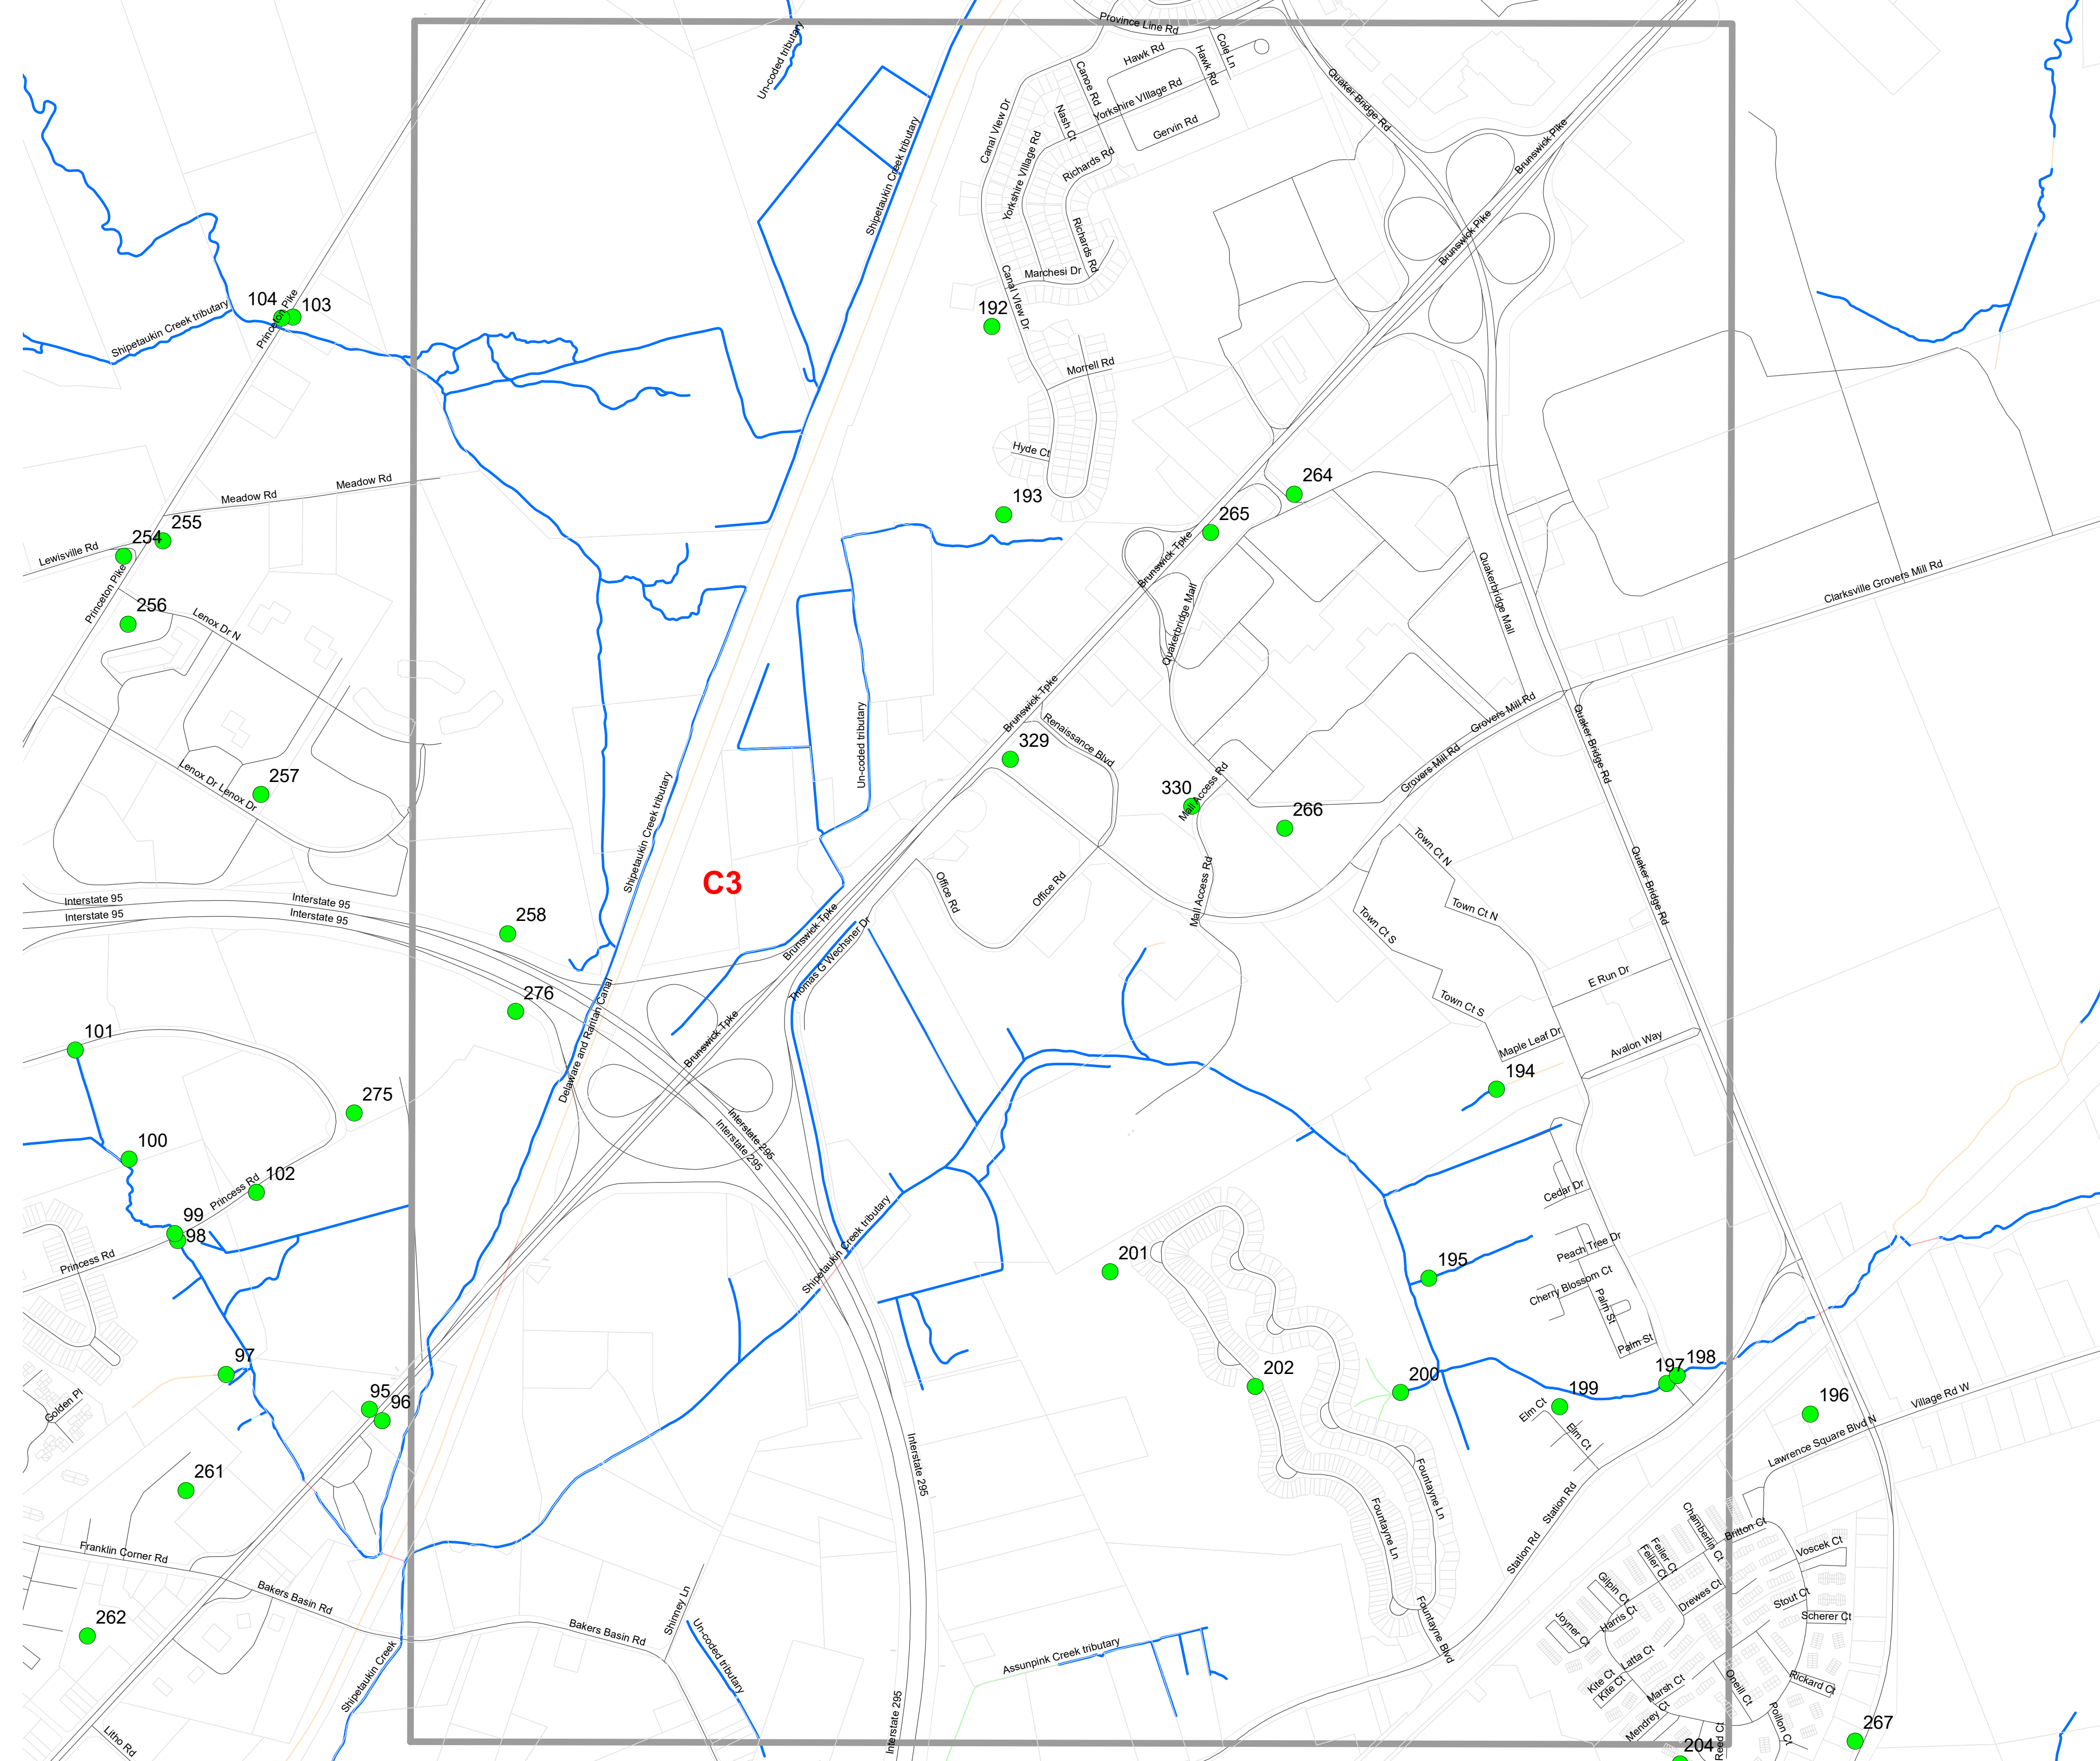

0.5 Miles

**OUTFALL LOCATION MAP
LAWRENCE TOWNSHIP
MERCER COUNTY, NEW JERSEY**

November 2020
Updated December 2024

C3