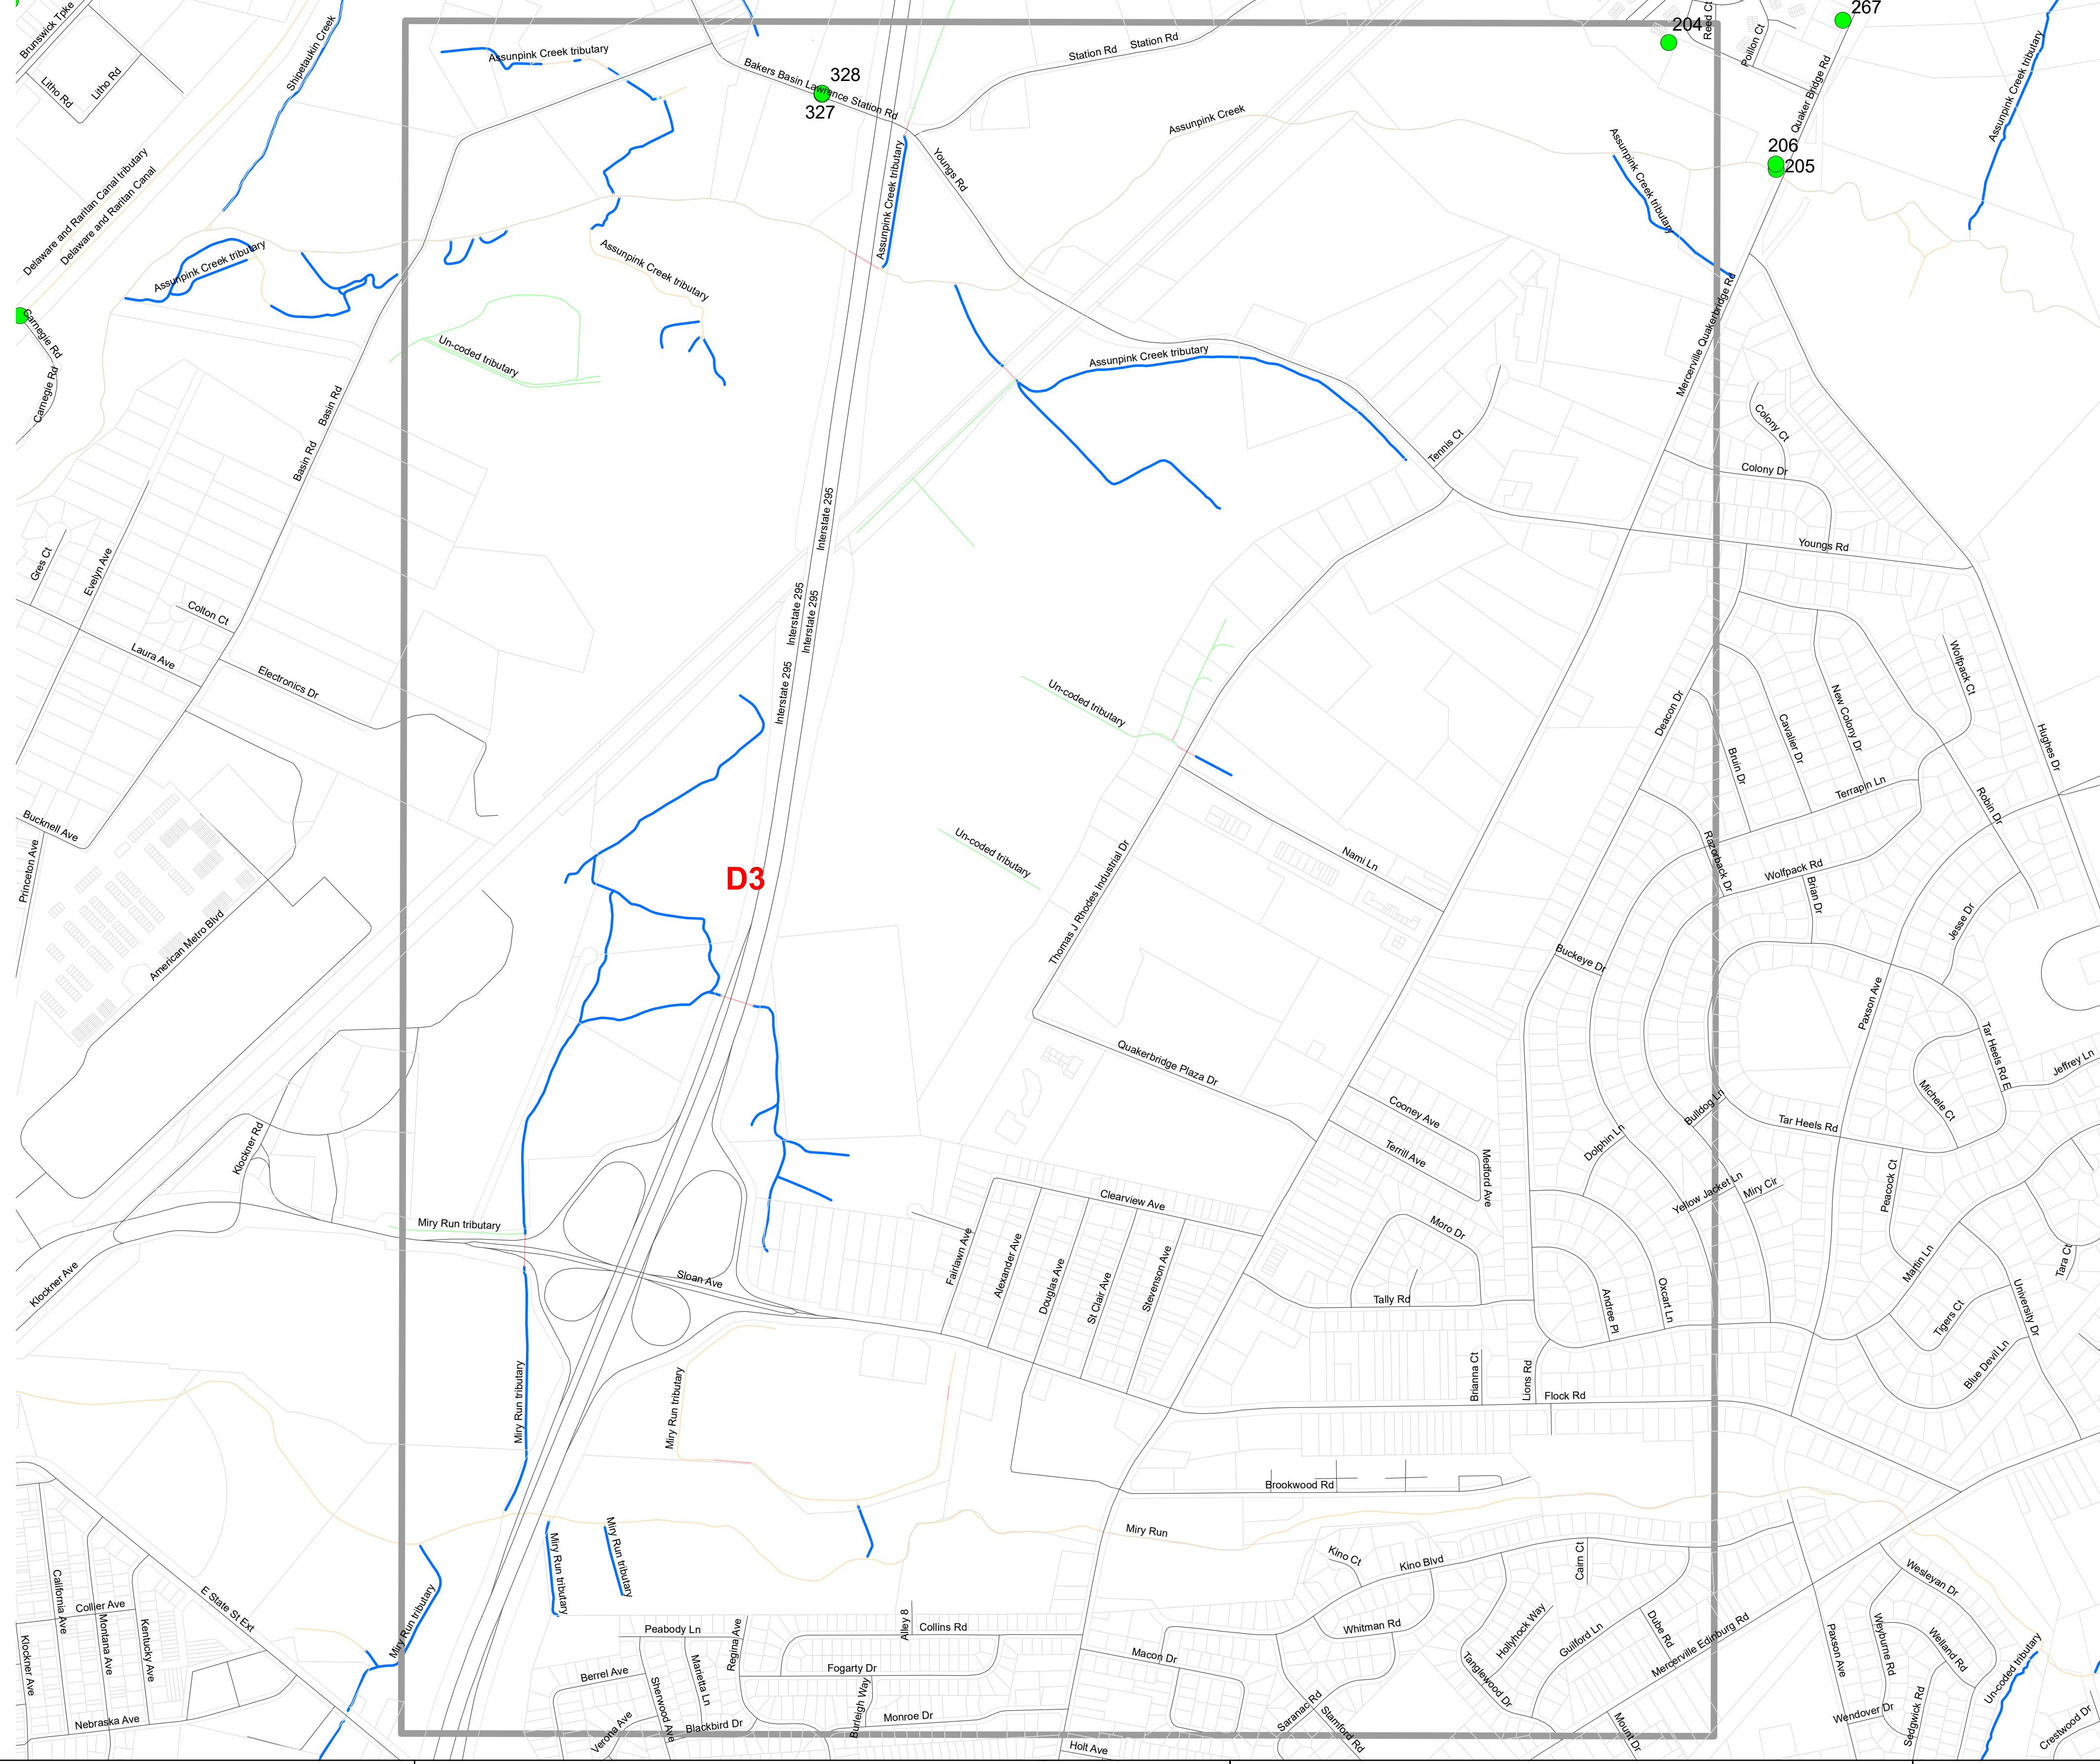

0.5 Miles

**OUTFALL LOCATION MAP
LAWRENCE TOWNSHIP
MERCER COUNTY, NEW JERSEY**

November 2020
Updated December 2024

D3