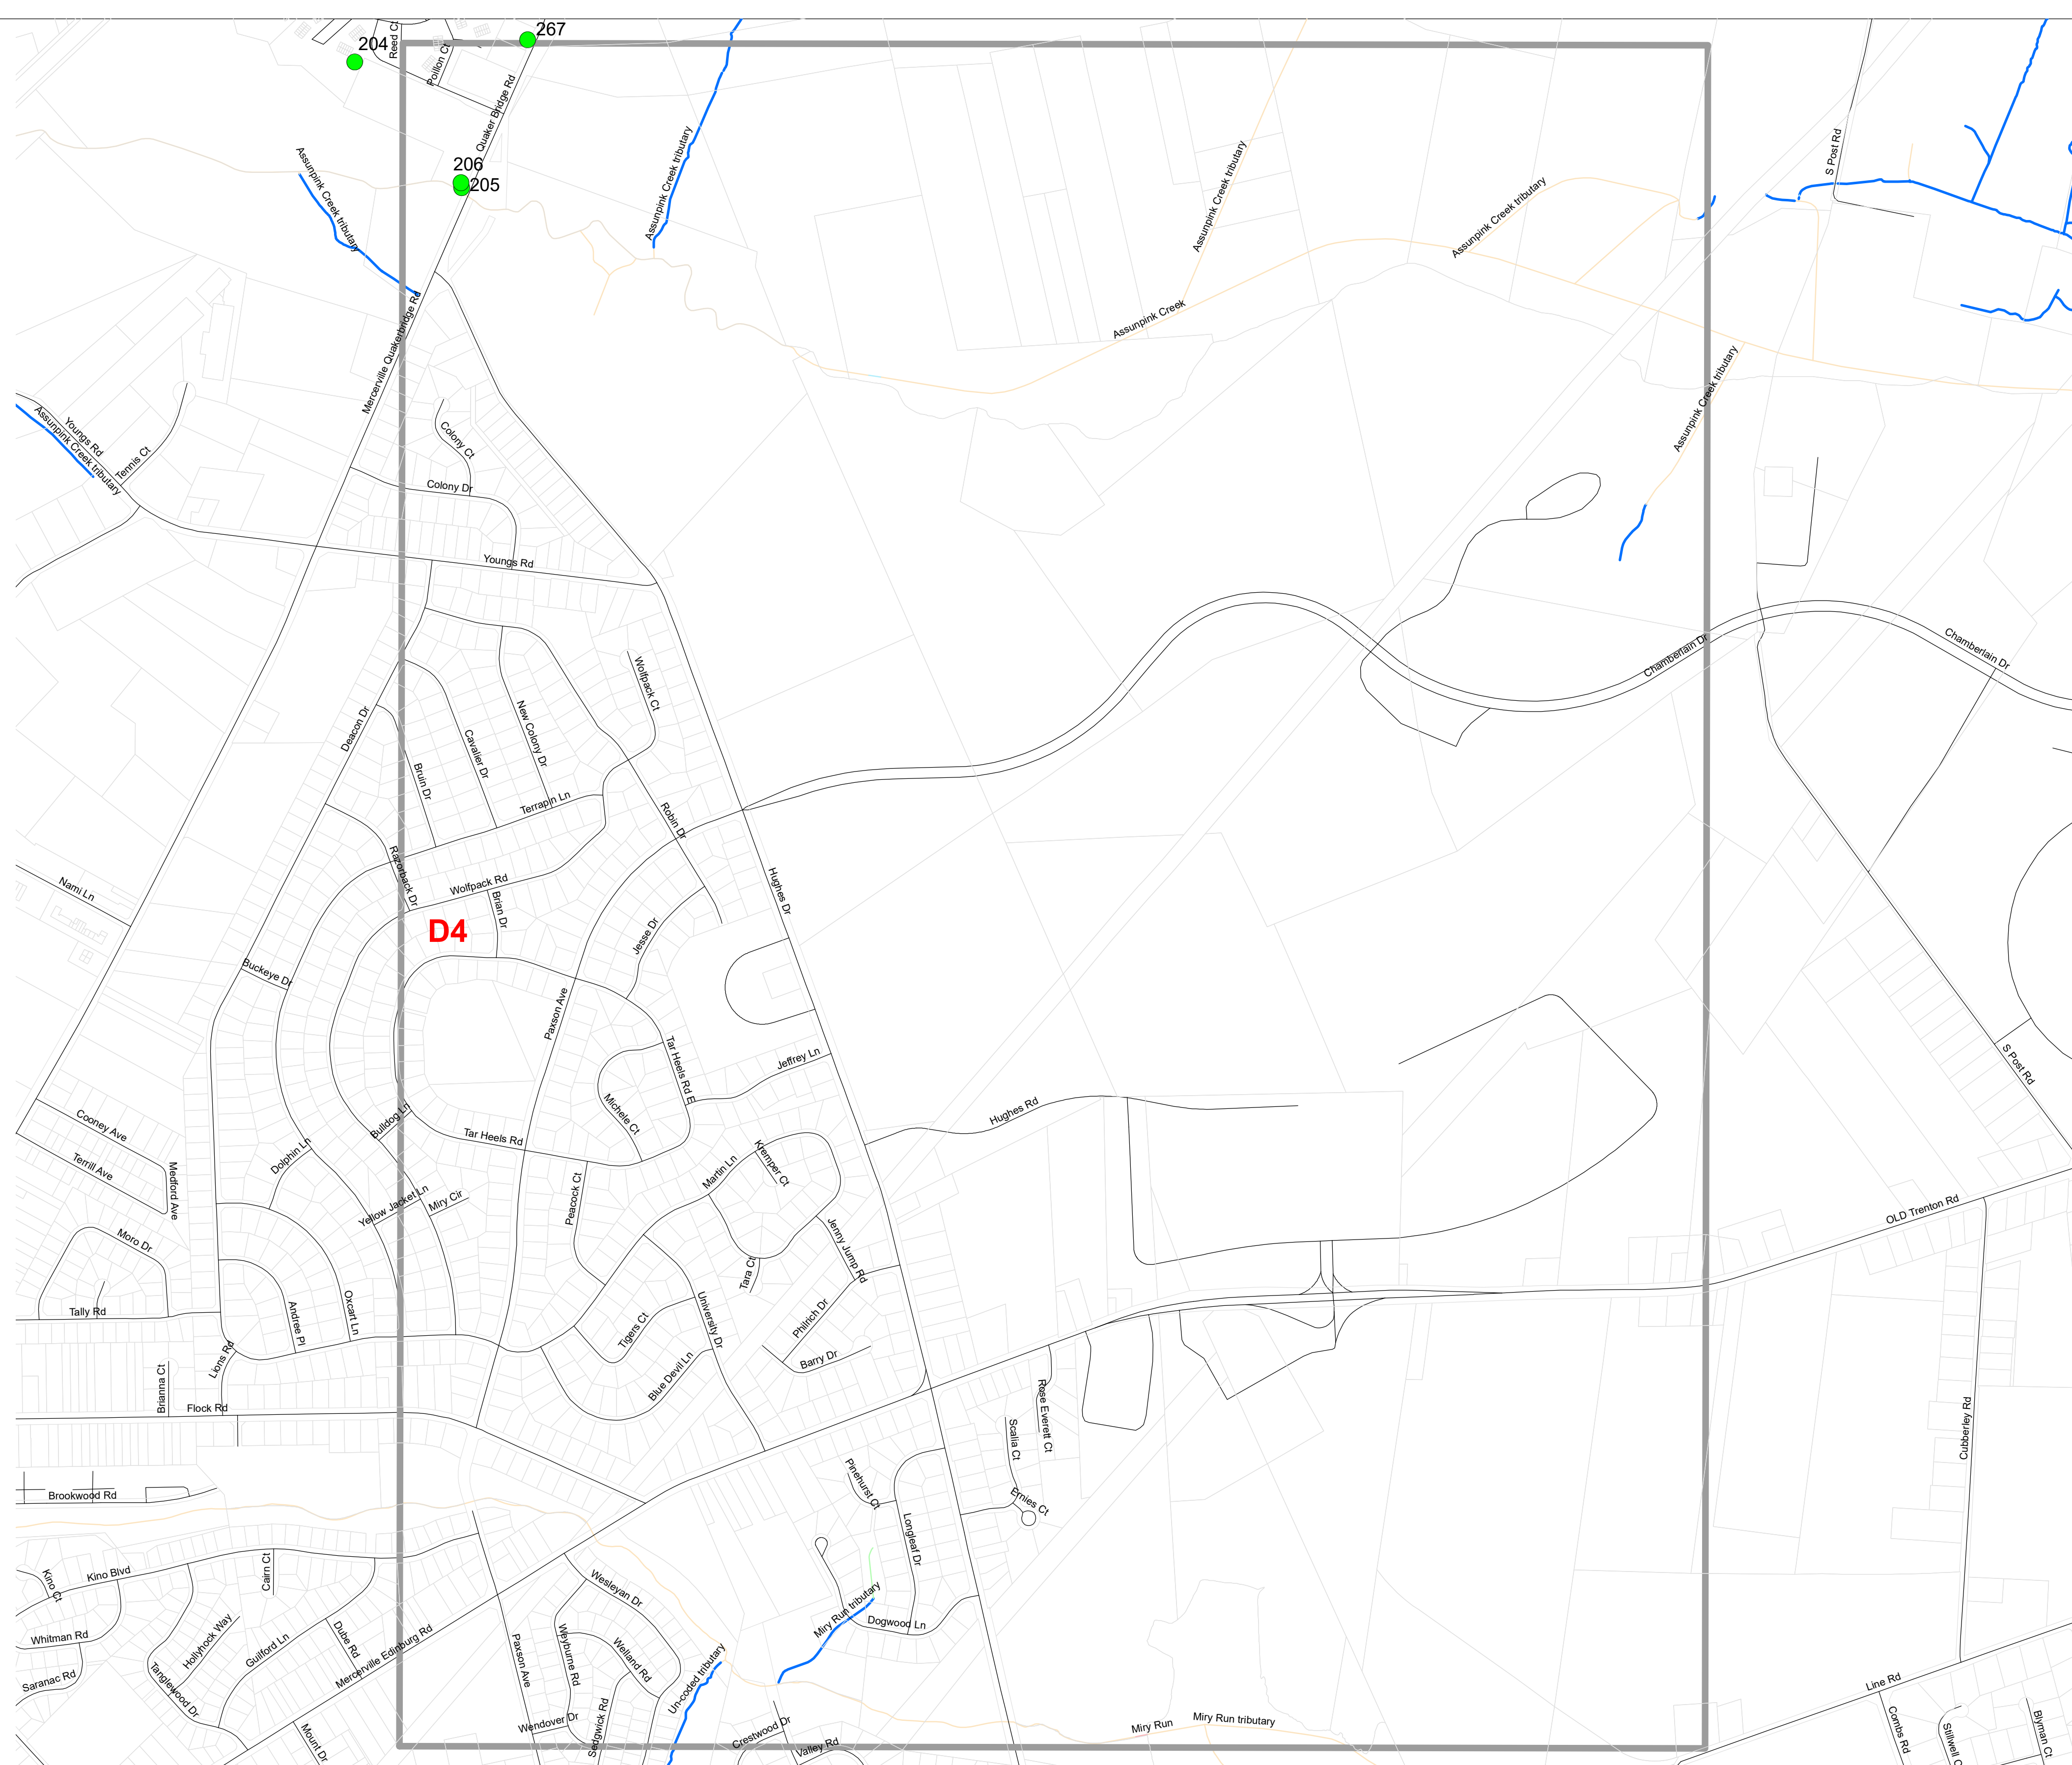

OUTFALL LOCATION MAP
LAWRENCE TOWNSHIP
MERCER COUNTY, NEW JERSEY

November 2020
Updated December 2024

D4