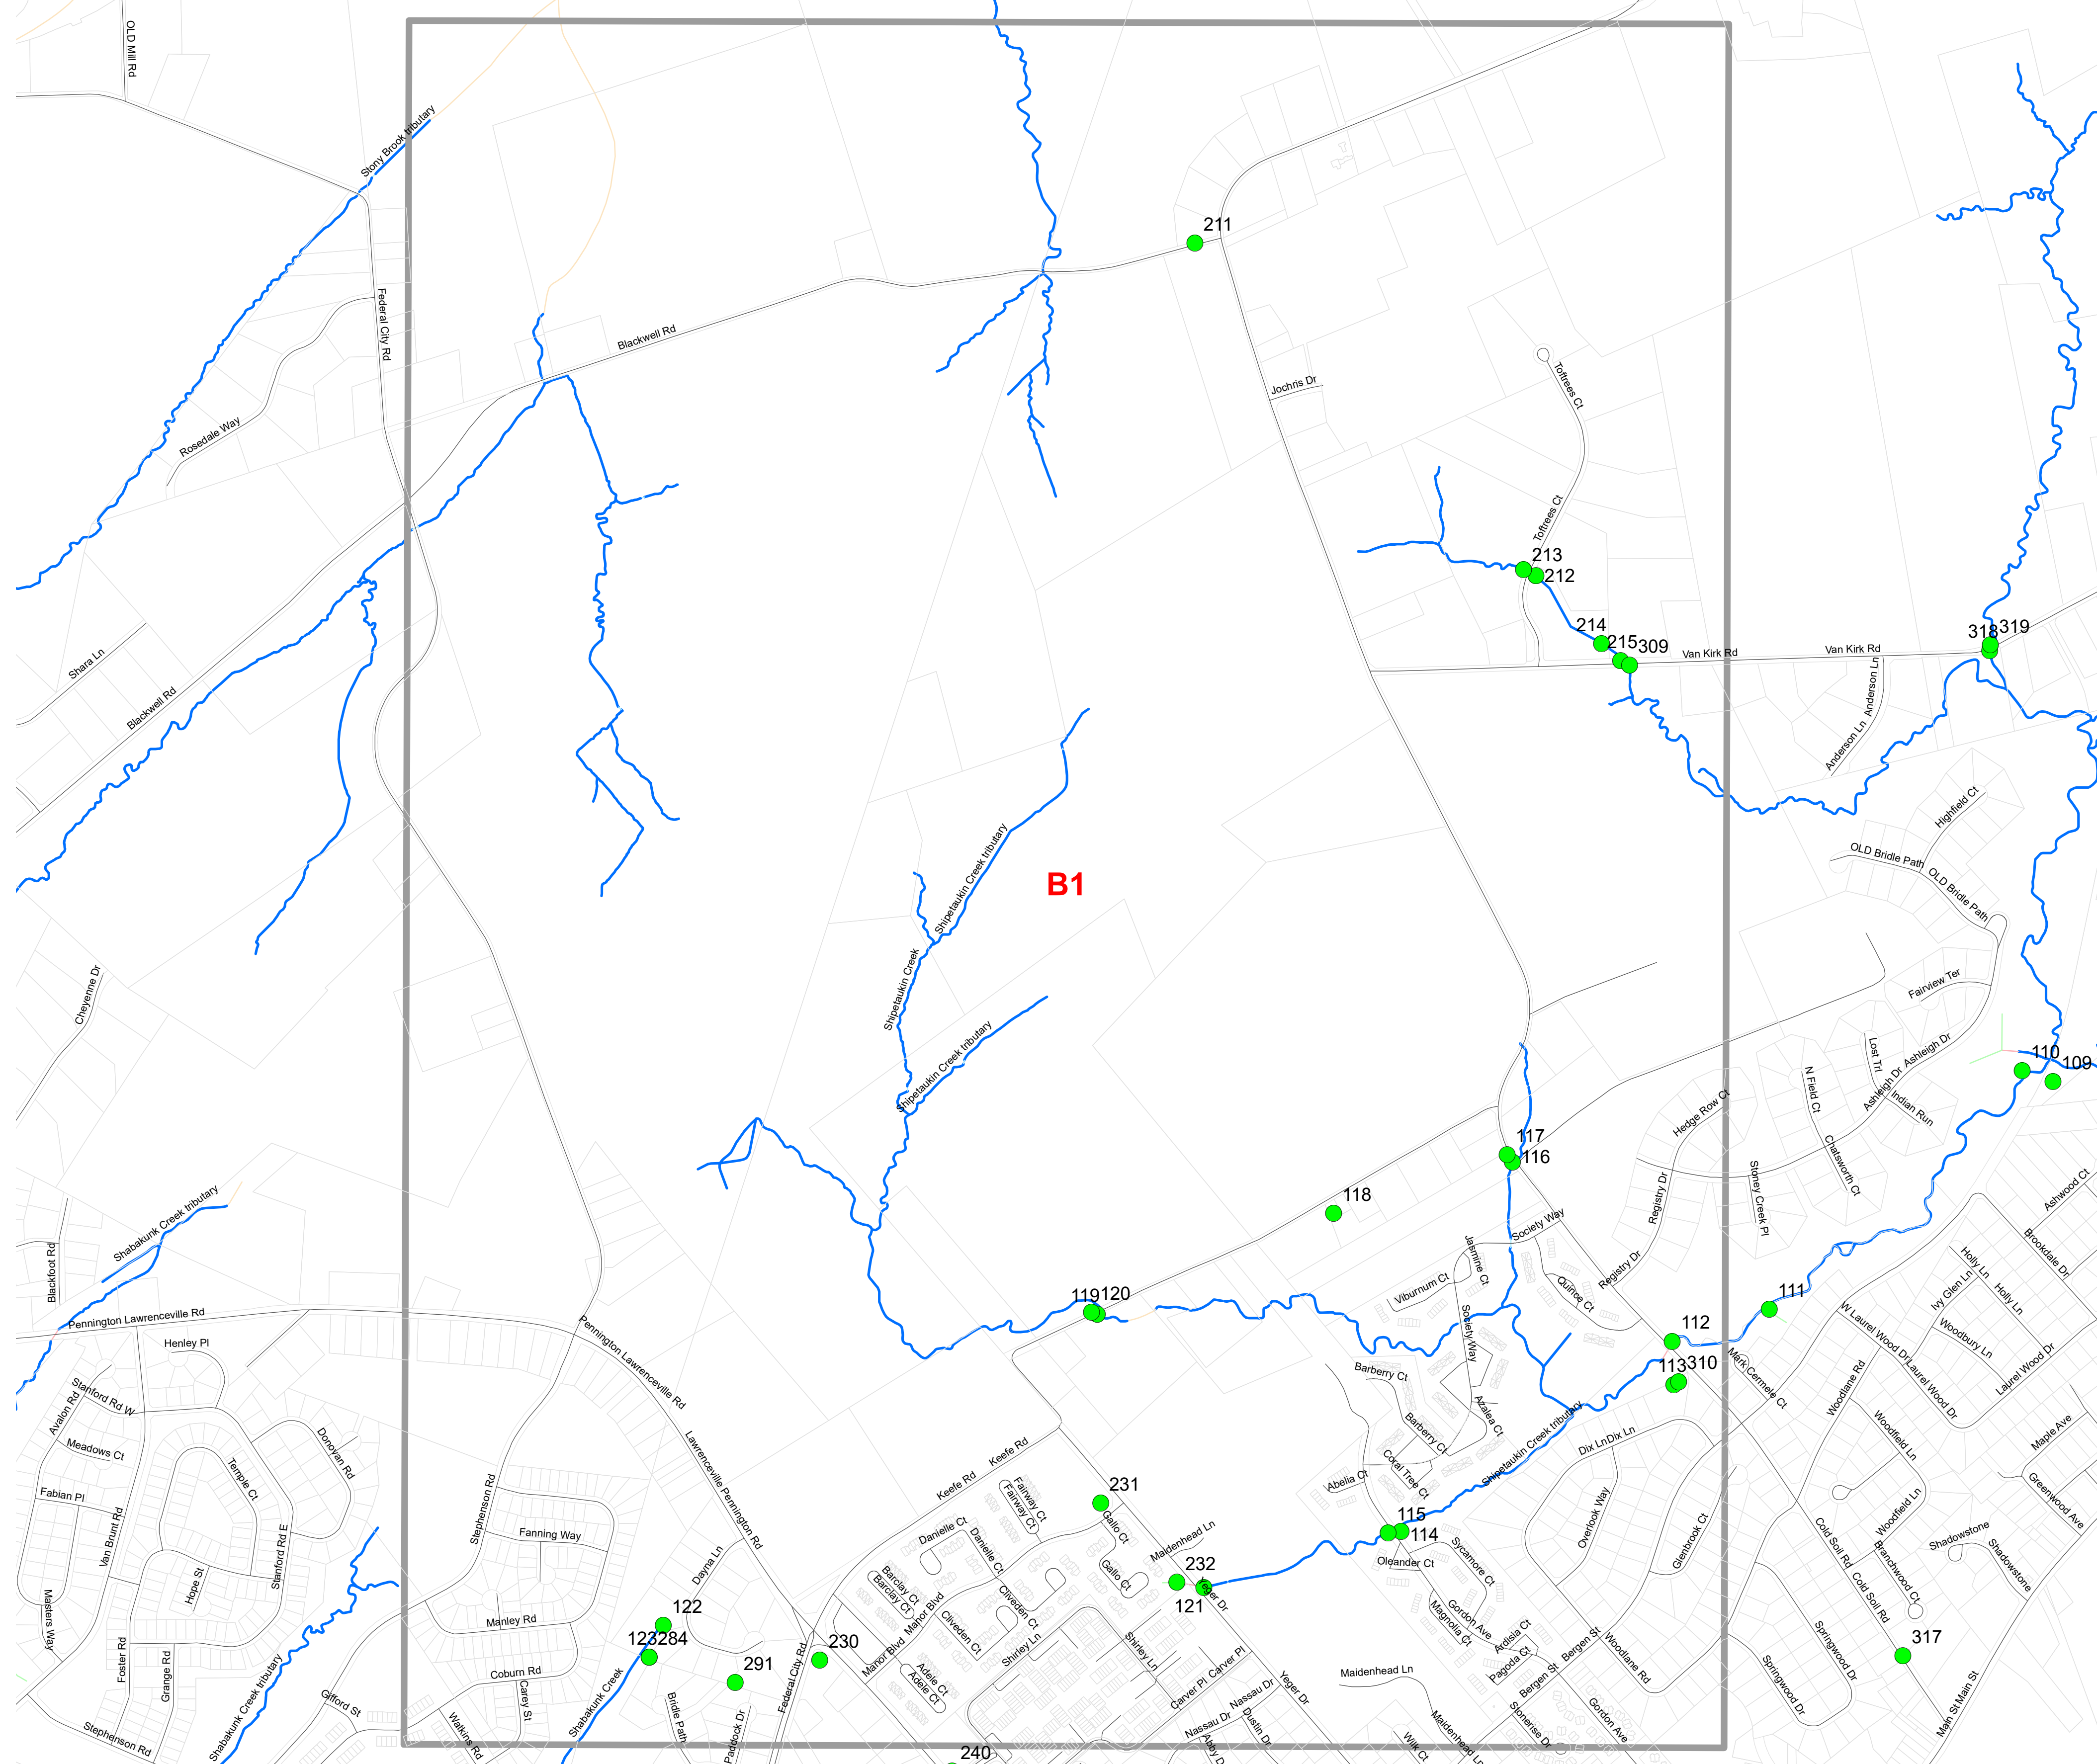

OUTFALL LOCATION MAP
LAWRENCE TOWNSHIP
MERCER COUNTY, NEW JERSEY

November 2020
Updated December 2024

B1