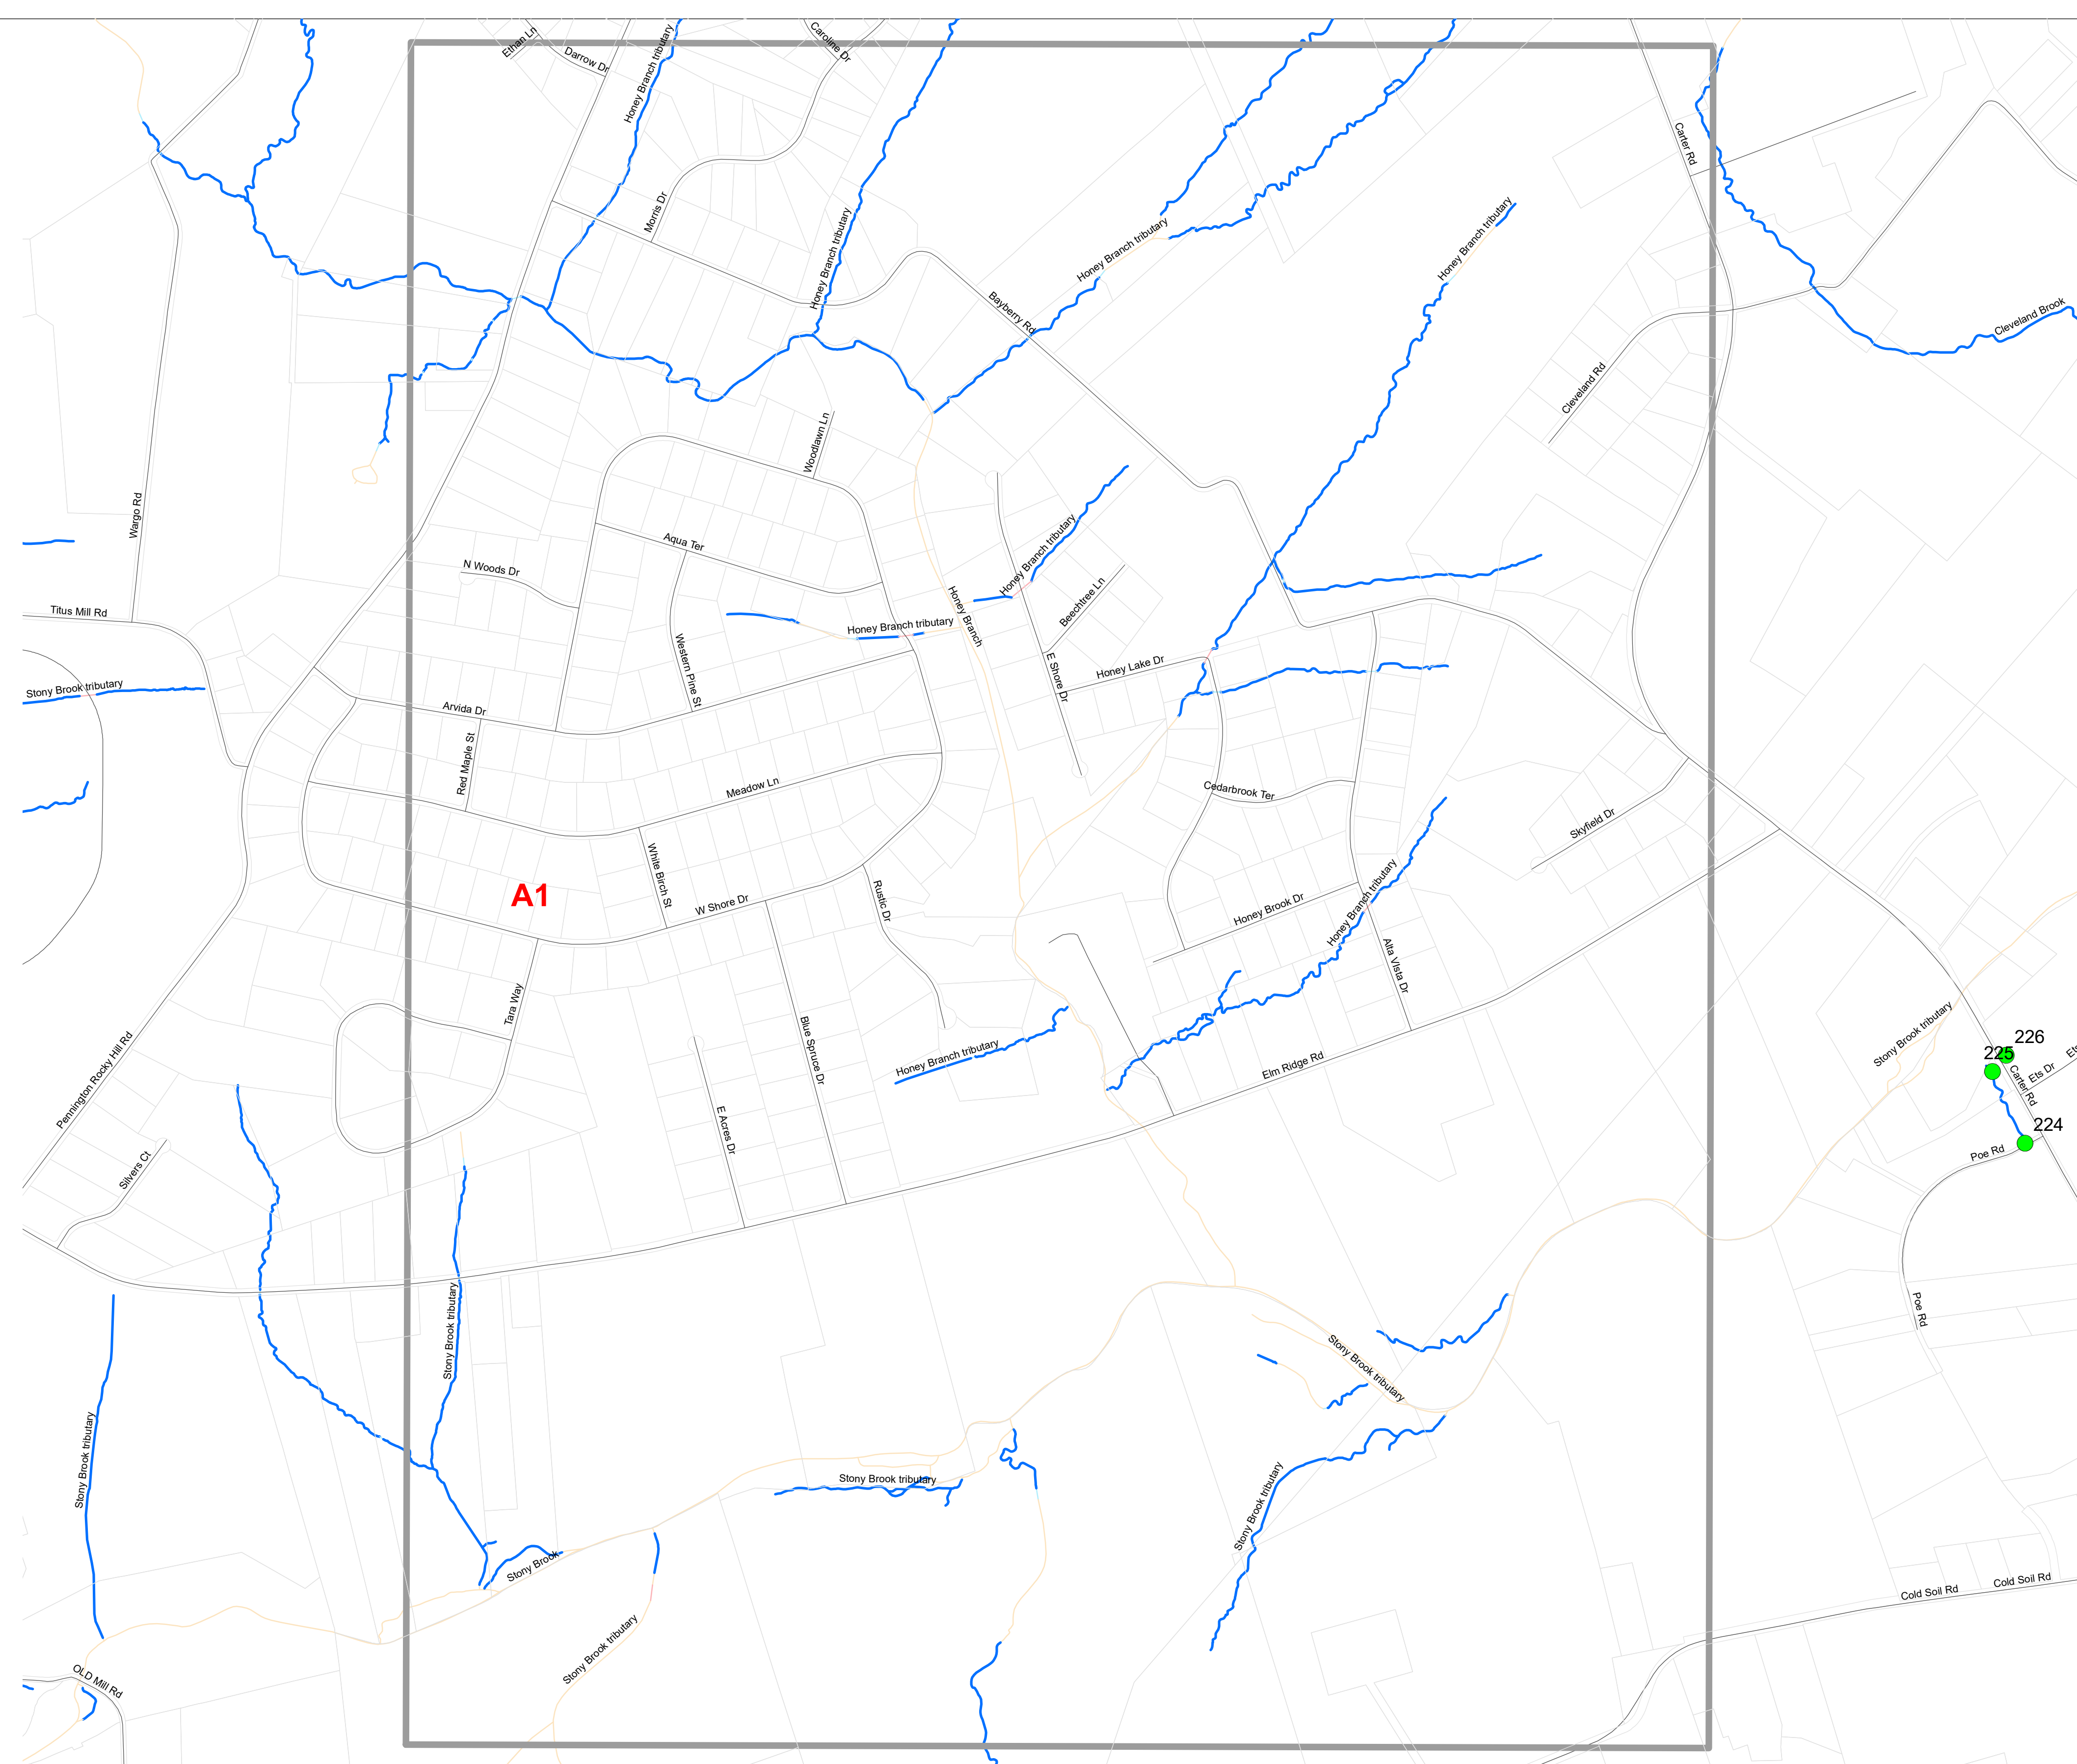

**OUTFALL LOCATION MAP
LAWRENCE TOWNSHIP
MERCER COUNTY, NEW JERSEY**

November 2020
Updated December 2024

A1