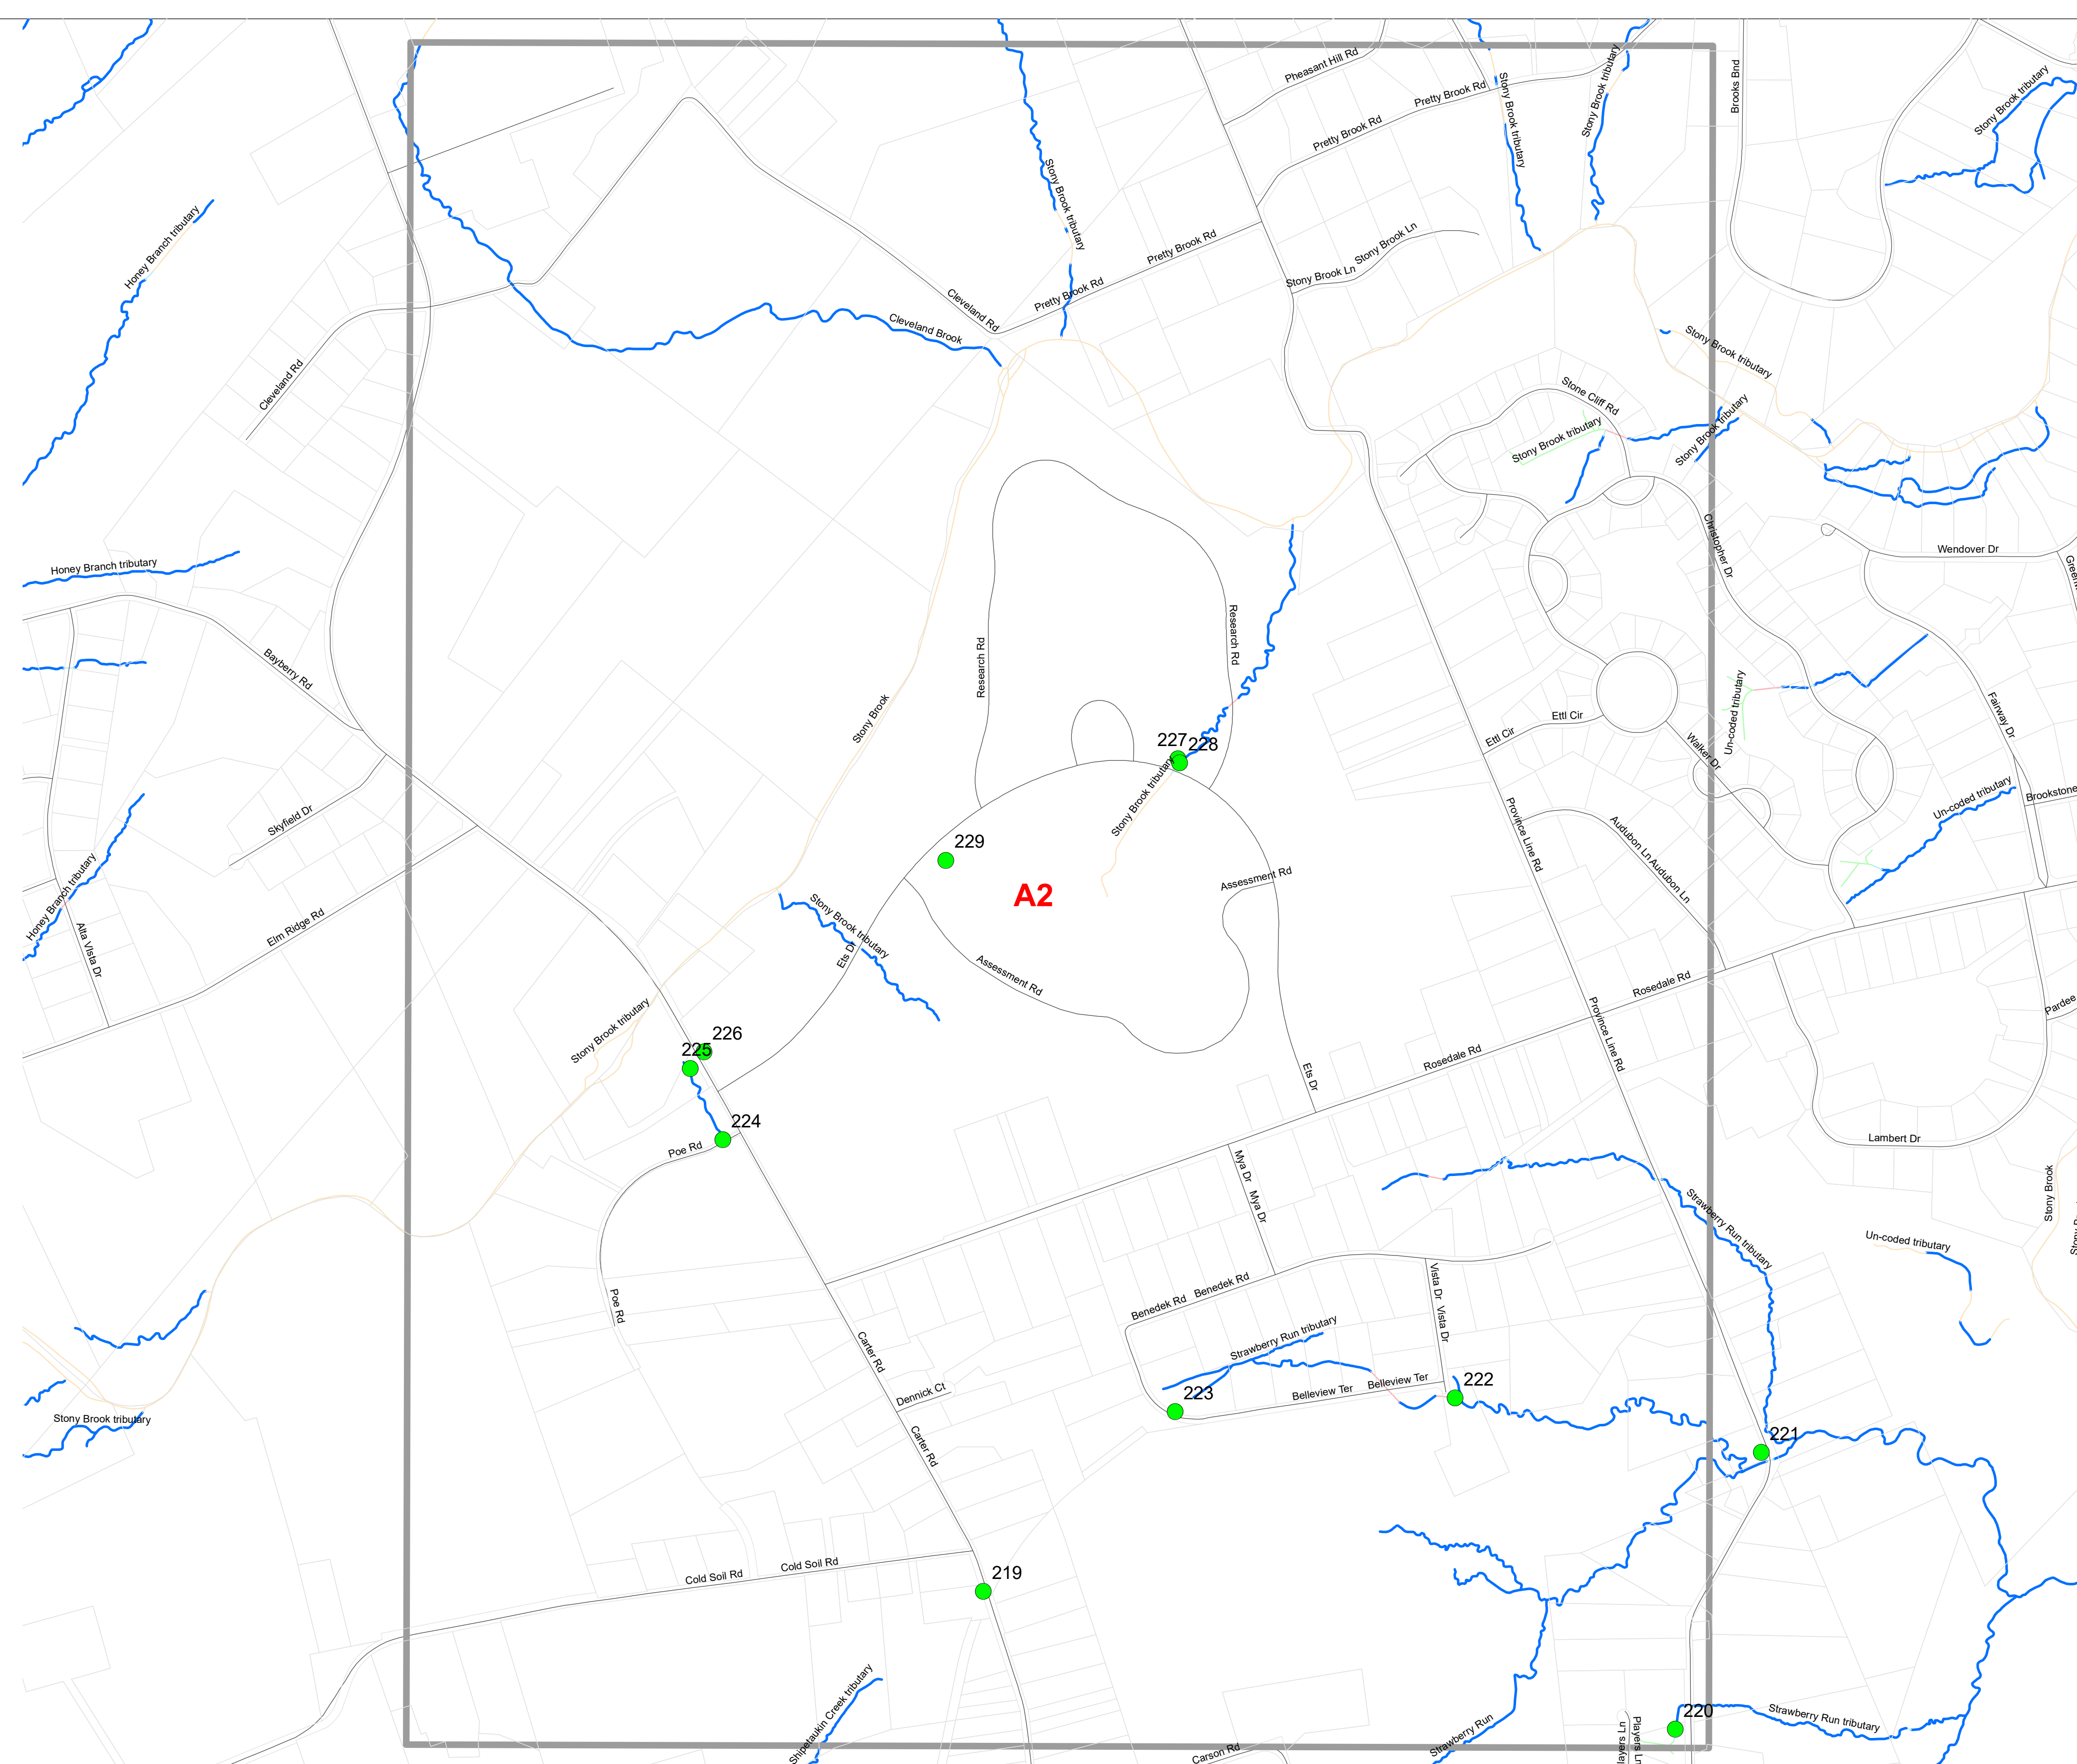

0.5 Miles

**OUTFALL LOCATION MAP
LAWRENCE TOWNSHIP
MERCER COUNTY, NEW JERSEY**

November 2020
Updated December 2024

A2