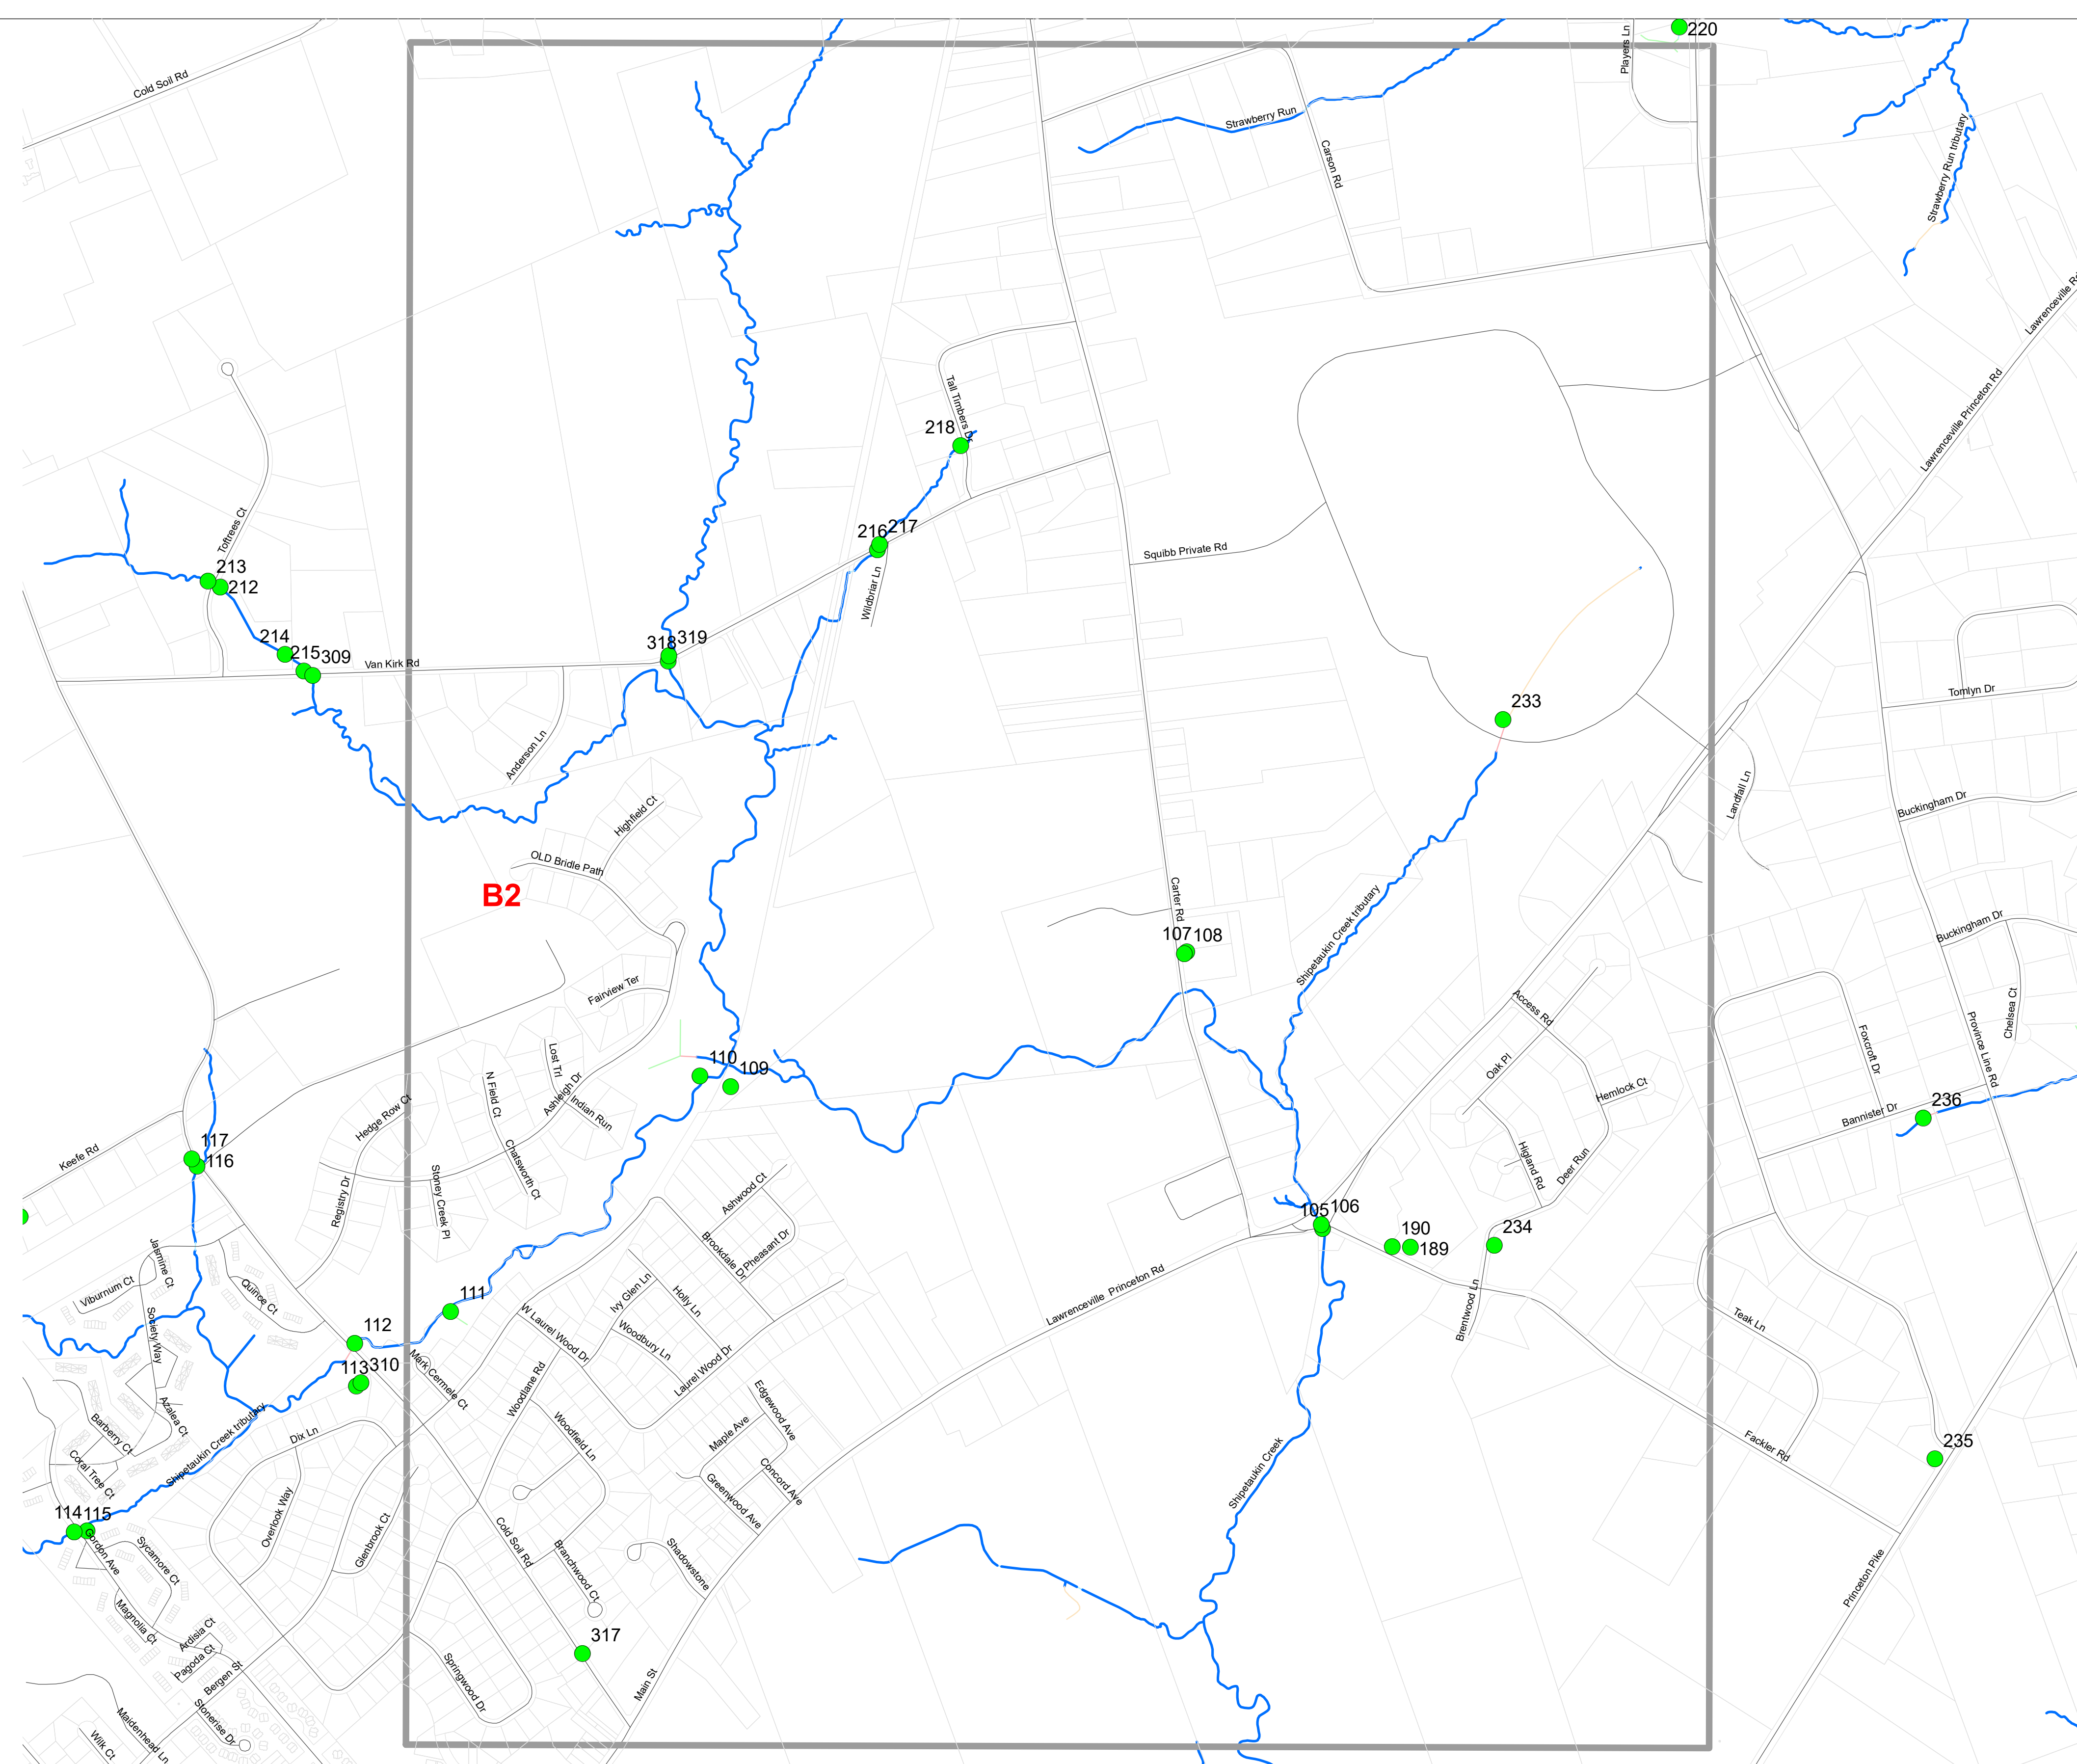

0.5 Miles

**OUTFALL LOCATION MAP
LAWRENCE TOWNSHIP
MERCER COUNTY, NEW JERSEY**

November 2020
Updated December 2024

B2