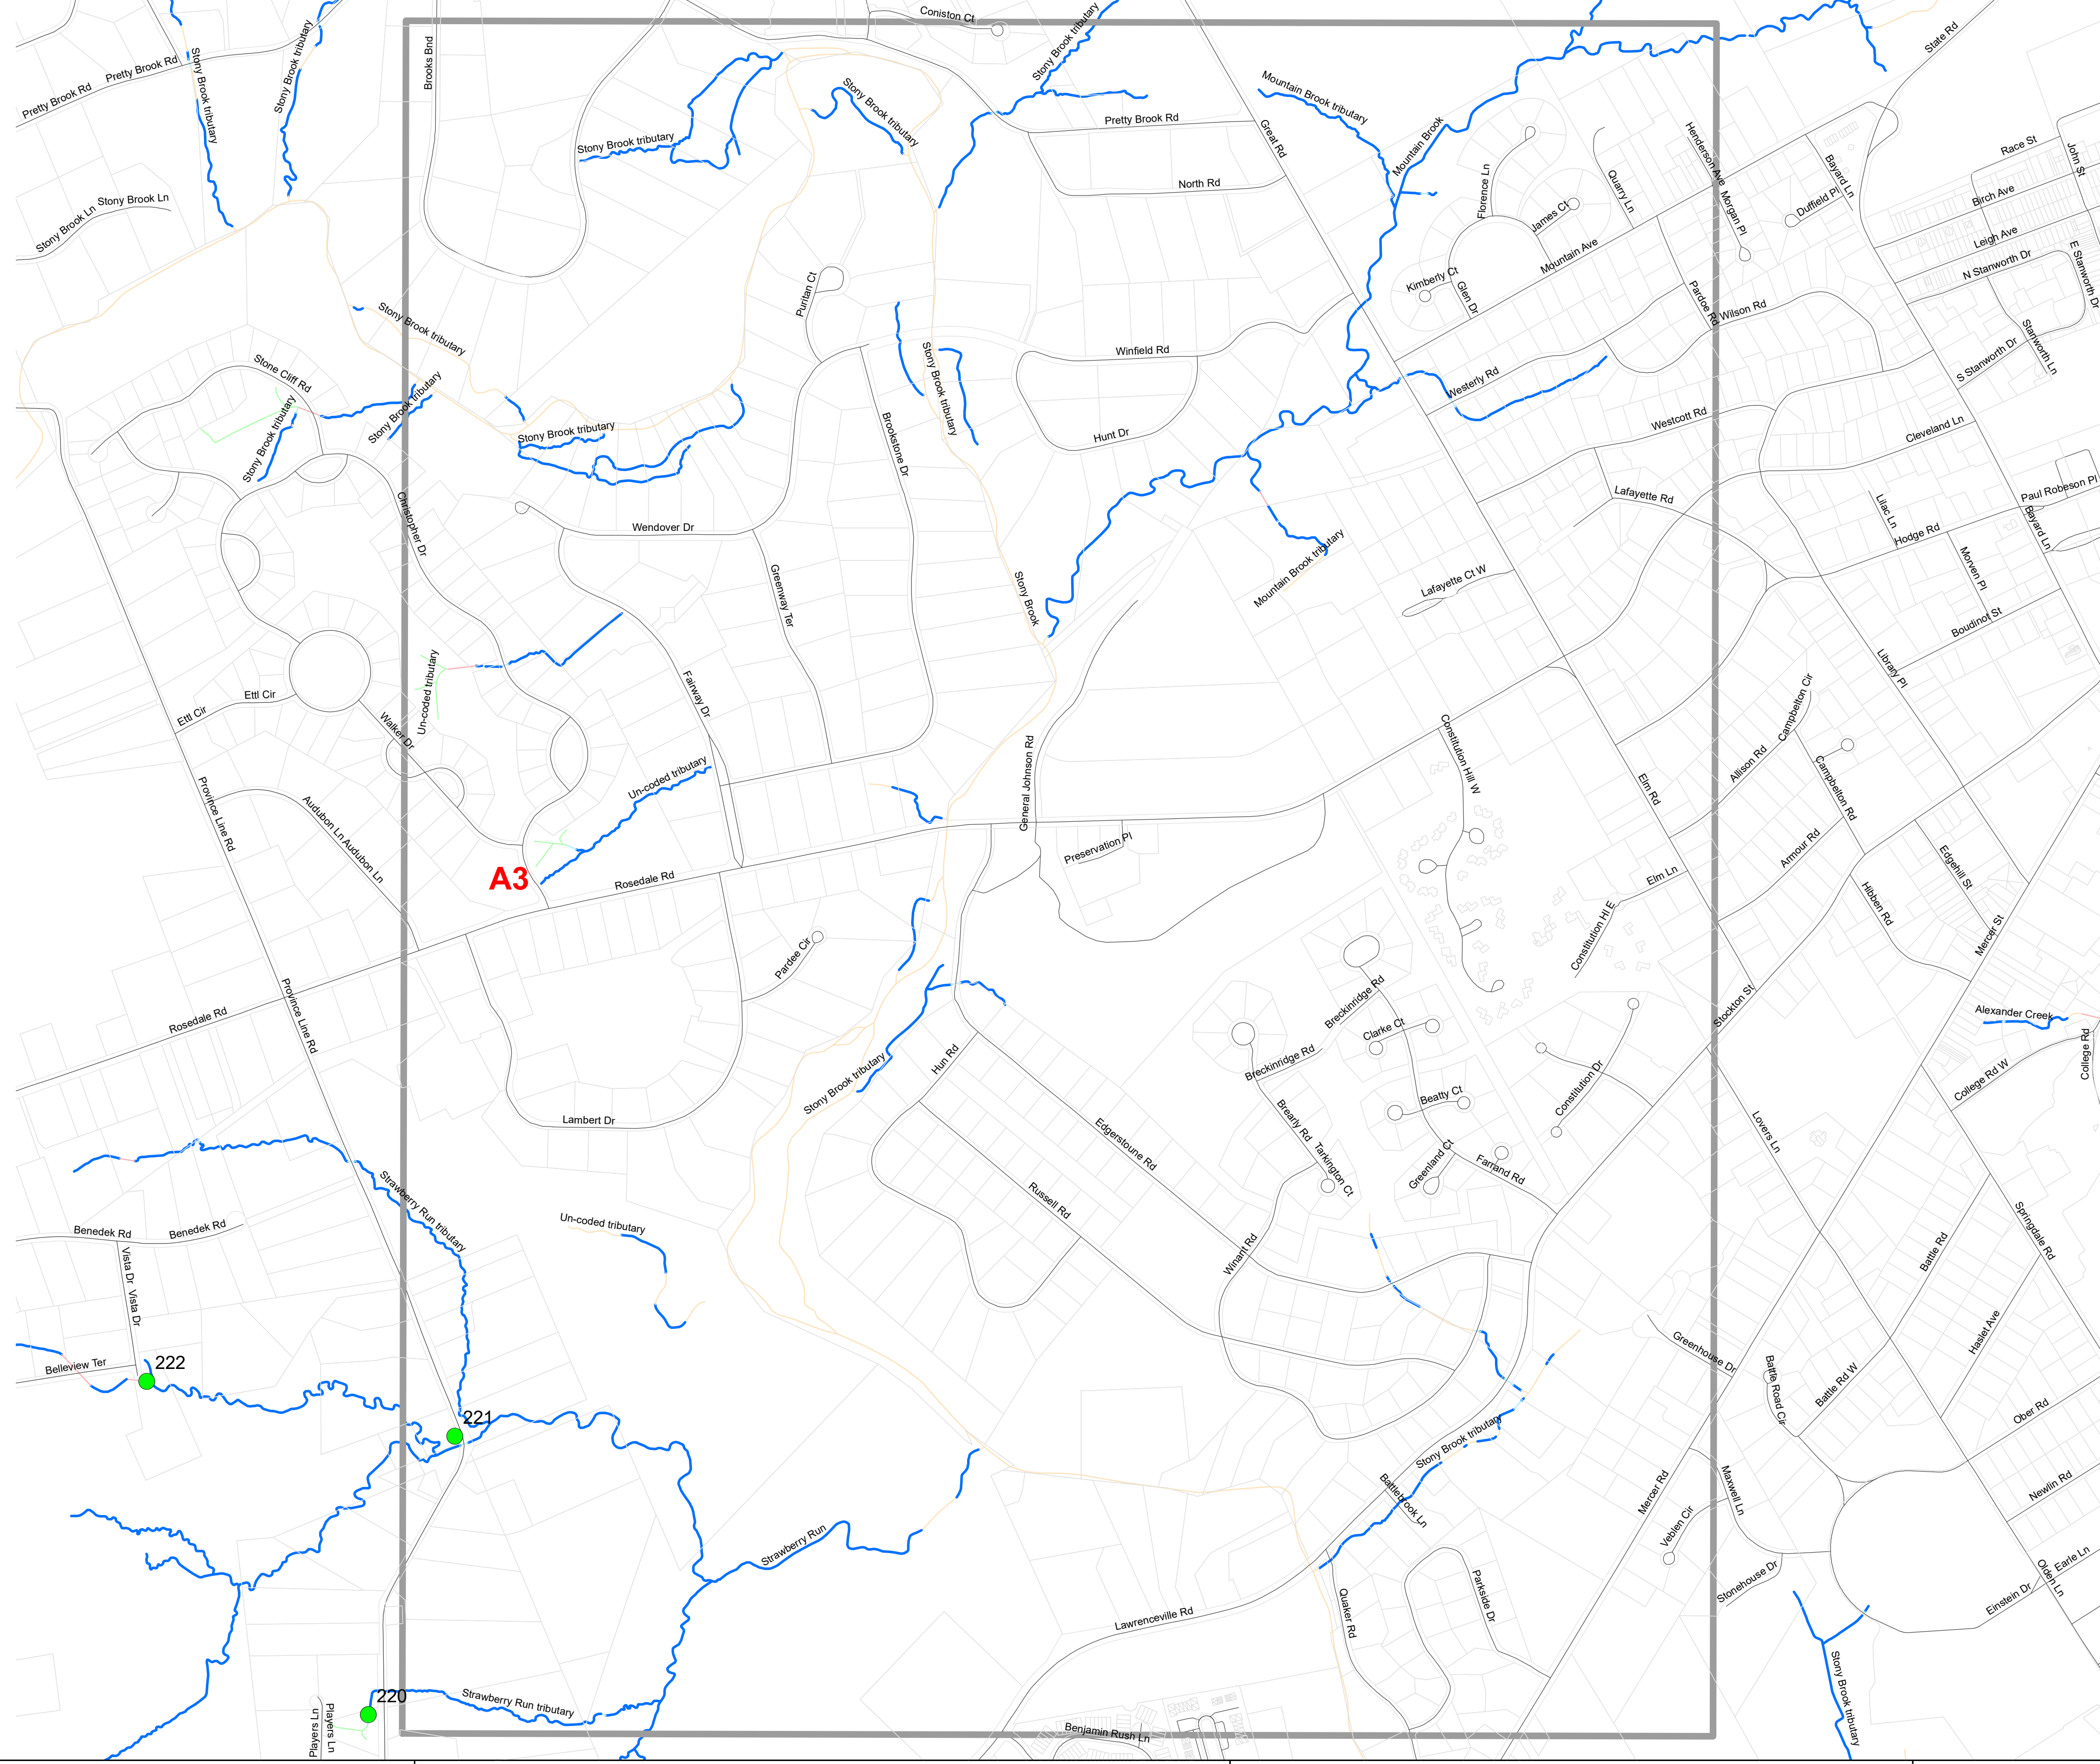

**OUTFALL LOCATION MAP
LAWRENCE TOWNSHIP
MERCER COUNTY, NEW JERSEY**

November 2020
Updated December 2024

A3